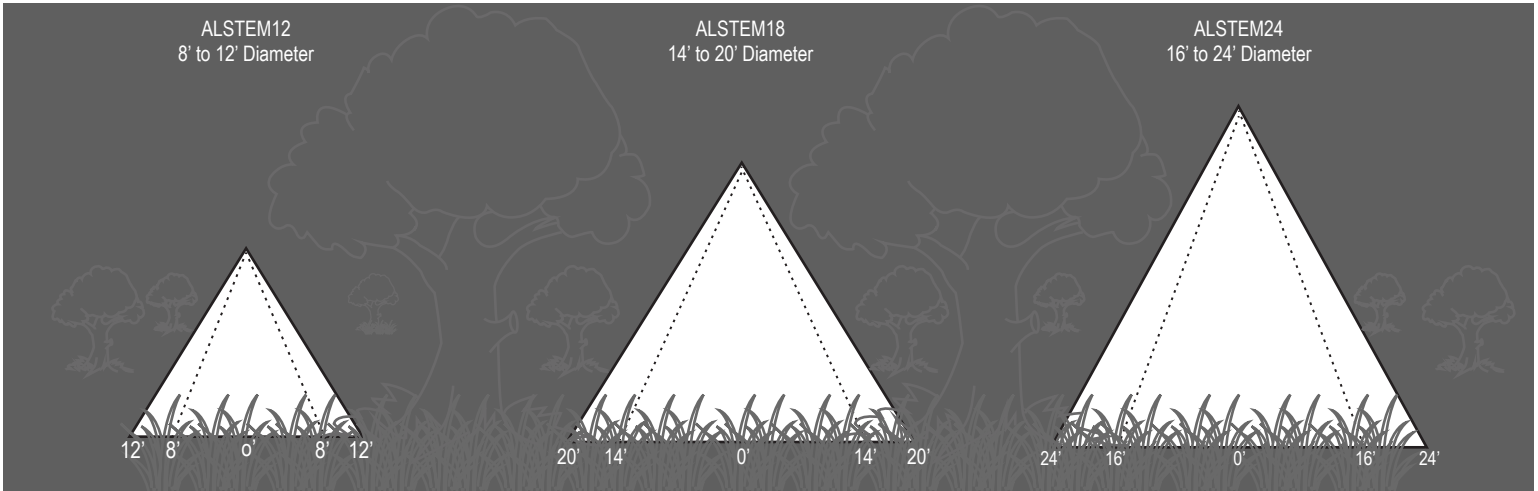

Photometrics: