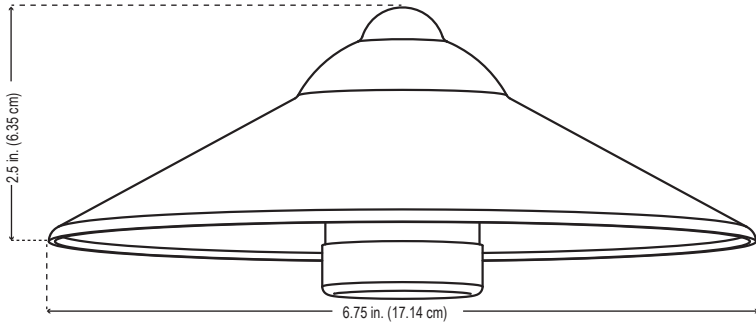

### Model: AL100 (Area Light Hat)

Diameter: 6.75 in. (17.14 cm)  
 Height: 2.5 in. (6.35 cm)  
 Lens Height: 2 in. (5.08 cm)  
 Lens Diameter: 1.5 in. (3.81 cm)