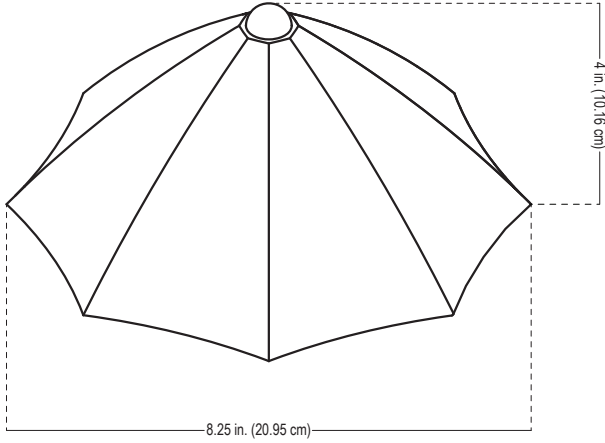

ALLIANCE

Specification Sheet

Model: AL200 (Area Light Hat)

Diameter: 8.25 in. (20.95 cm)
 Height: 4 in. (10.16 cm)
 Lens Height: 2.5 in. (6.35 cm)
 Lens Diameter: 1.5 in. (3.81 cm)

Photometrics:

Notes:

Project:
Type:

Specifications and Features:

Body: Brass area light hat, aged brass finish

Style: Umbrella

Lens: Polycarbonate frosted lens with rubber gaskets

Warranty: Lifetime warranty

Area Light Stems (Sold Separately):			
Model #:	Height	Lamp Base	Lamp Options
ALSTEM12	12"	Bipin/G4	<ul style="list-style-type: none"> LBIPIN-LED-3W 3w - 150 lumen LED LXELOGEN-20W 20w xelogen
ALSTEM18	18"		
ALSTEM24	24"		
ALSTEM60	60"		
ALSTEMADJ	18-29"		