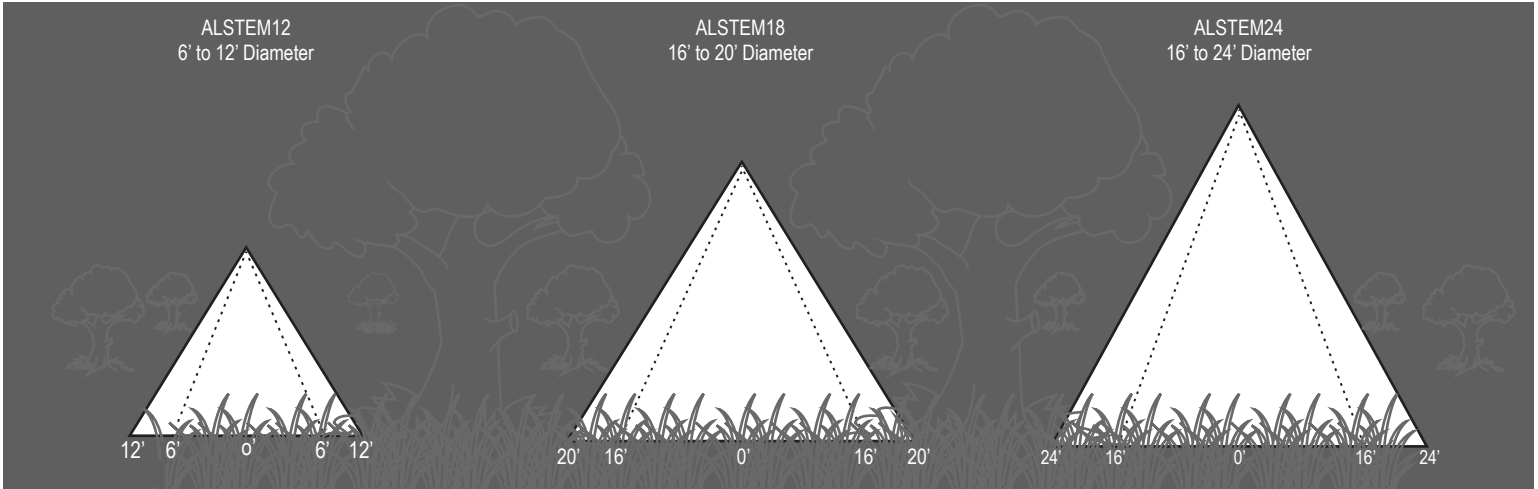

ALLIANCE

Specification Sheet

Model: AL200 (Area Light Hat)

Diameter: 8.25 in. (20.95 cm)
 Height: 4 in. (10.16 cm)
 Lens Height: 2.5 in. (6.35 cm)
 Lens Diameter: 1.5 in. (3.81 cm)

Photometrics:

Notes:

Project:
Type:

Specifications and Features:

Body: Brass area light hat, aged brass finish

Style: Umbrella

Lens: Polycarbonate frosted lens with rubber gaskets

Warranty: Lifetime warranty

Area Light Stems (Sold Separately):			
Model #:	Height	Lamp Base	Lamp Options
ALSTEM12	12"	Bipin/G4	<ul style="list-style-type: none"> LBIPIN-LED-3W 3w - 150 lumen LED LXELOGEN-20W 20w xelogen
ALSTEM18	18"		
ALSTEM24	24"		
ALSTEM60	60"		
ALSTEMADJ	18-29"		