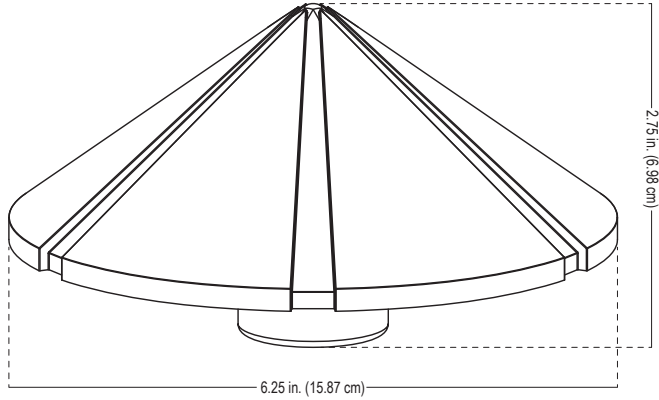

ALLIANCE

Specification Sheet

Model: AL300 (Area Light Hat)

Diameter: 6.25 in. (15.87 cm)
 Height: 2.75 in. (6.98 cm)
 Lens Height: 2.5 in. (6.35 cm)
 Lens Diameter: 1.5 in. (3.81 cm)

Project:
Type:

Specifications and Features:

Body: Brass area light hat, aged brass finish
Lens: Polycarbonate frosted lens with rubber gaskets
Warranty: Lifetime warranty

Area Light Stems (Sold Separately):			
Model #:	Height	Lamp Base	Lamp Options
ALSTEM12	12"	Bipin/G4	<ul style="list-style-type: none"> LBIPIN-LED-3W 3w - 150 lumen LED LXELOGEN-20W 20w xelogen
ALSTEM18	18"		
ALSTEM24	24"		
ALSTEM60	60"		
ALSTEMADJ	18-29"		