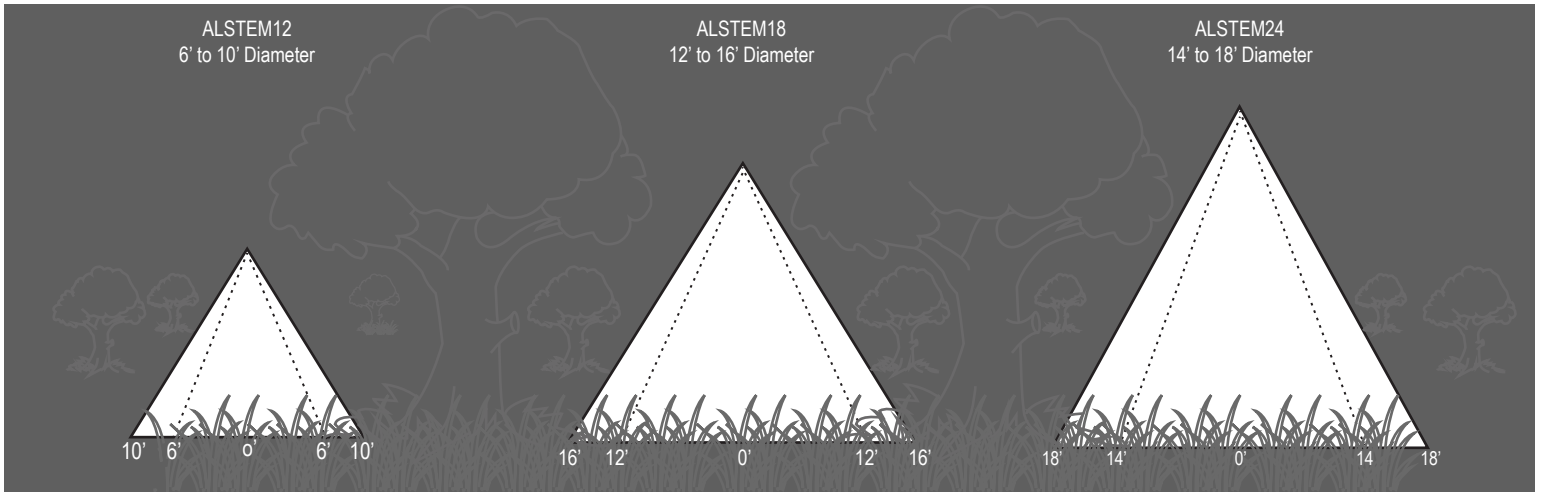

ALLIANCE

Specification Sheet

Model: AL300 (Area Light Hat)

Diameter: 6.25 in. (15.87 cm)
 Height: 2.75 in. (6.98 cm)
 Lens Height: 2.5 in. (6.35 cm)
 Lens Diameter: 1.5 in. (3.81 cm)

Project:
Type:

Specifications and Features:

Body: Brass area light hat, aged brass finish
Lens: Polycarbonate frosted lens with rubber gaskets
Warranty: Lifetime warranty

Area Light Stems (Sold Separately):			
Model #:	Height	Lamp Base	Lamp Options
ALSTEM12	12"	Bipin/G4	<ul style="list-style-type: none"> LBIPIN-LED-3W 3w - 150 lumen LED LXELOGEN-20W 20w xelogen
ALSTEM18	18"		
ALSTEM24	24"		
ALSTEM60	60"		
ALSTEMADJ	18-29"		

Photometrics:

Notes: