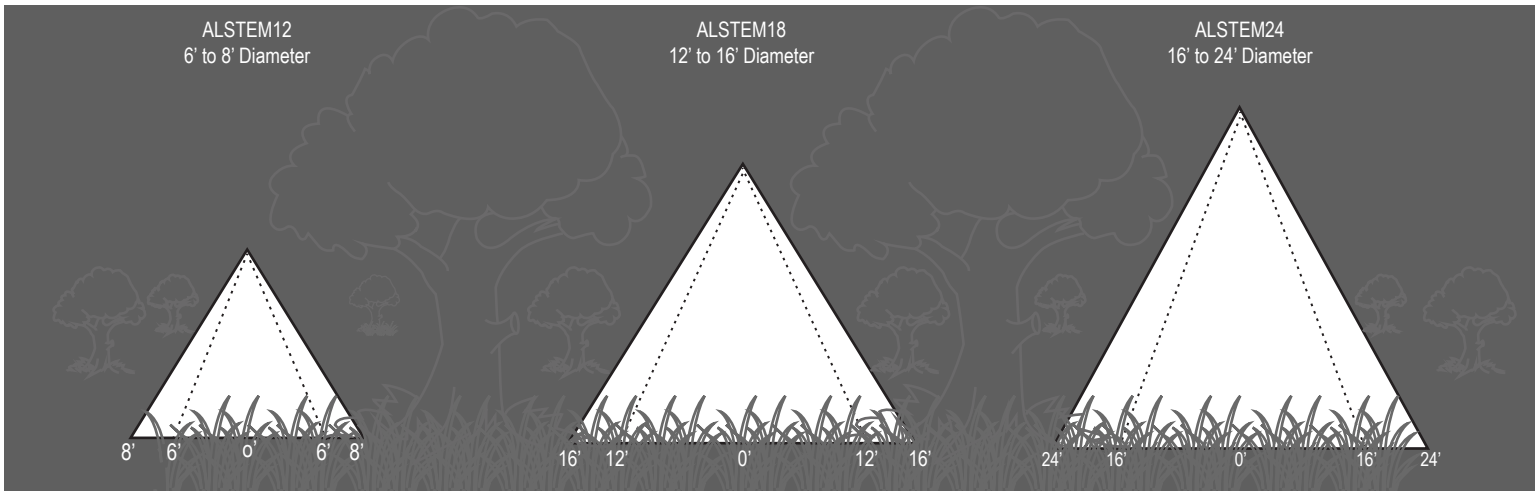

ALLIANCE

Specification Sheet

Project:
Type:

Model: AL400 (Area Light Hat)

Diameter: 7.5 in. (19.05 cm)
 Height: 4.75 in. (12.06 cm)
 Lens Height: 2.75 in. (6.98 cm)
 Lens Diameter: 1.5 in. (3.81 cm)

Specifications and Features:

Body: Brass area light hat, aged brass finish

Style: Decorative stamped pattern

Lens: Polycarbonate frosted lens with rubber gaskets

Warranty: Lifetime warranty

Area Light Stems (Sold Separately):

Model #:	Height	Lamp Base	Lamp Options
ALSTEM12	12"	Bipin/G4	<ul style="list-style-type: none"> LBIPIN-LED-3W 3w - 150 lumen LED LXELOGEN-20W 20w xelogen
ALSTEM18	18"		
ALSTEM24	24"		
ALSTEM60	60"		
ALSTEMADJ	18-29"		

Photometrics:

Notes: