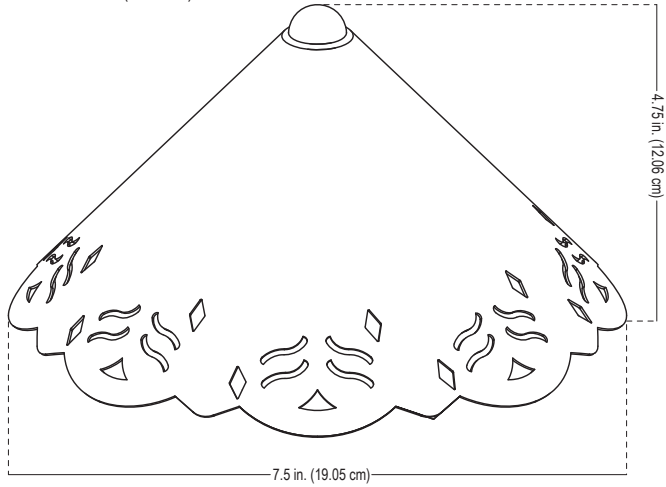

ALLIANCE

Specification Sheet

Project:
Type:

Model: AL400 (Area Light Hat)

Diameter: 7.5 in. (19.05 cm)
 Height: 4.75 in. (12.06 cm)
 Lens Height: 2.75 in. (6.98 cm)
 Lens Diameter: 1.5 in. (3.81 cm)

Specifications and Features:

Body: Brass area light hat, aged brass finish

Style: Decorative stamped pattern

Lens: Polycarbonate frosted lens with rubber gaskets

Warranty: Lifetime warranty

Area Light Stems (Sold Separately):

Model #:	Height	Lamp Base	Lamp Options
ALSTEM12	12"	Bipin/G4	<ul style="list-style-type: none"> LBIPIN-LED-3W 3w - 150 lumen LED LXELOGEN-20W 20w xelogen
ALSTEM18	18"		
ALSTEM24	24"		
ALSTEM60	60"		
ALSTEMADJ	18-29"		