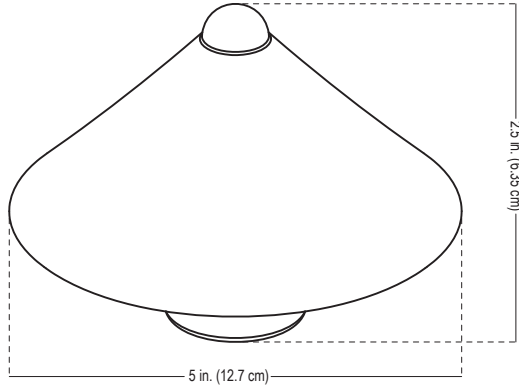

ALLIANCE

Specification Sheet

Project:
Type:

Model: AL500 (Area Light Hat)

Diameter: 5 in. (12.7 cm)
 Height: 2.5 in. (6.35 cm)
 Lens Height: 2.25 in. (5.71 cm)
 Lens Diameter: 1.5 in. (3.81 cm)

Specifications and Features:

Body: Brass area light hat, aged brass finish
Lens: Polycarbonate frosted lens with rubber gaskets
Warranty: Lifetime warranty

Area Light Stems (Sold Separately):

Model #:	Height	Lamp Base	Lamp Options
ALSTEM12	12"	Bipin/G4	<ul style="list-style-type: none"> LBIPIN-LED-3W 3w - 150 lumen LED LXELOGEN-20W 20w xelogen
ALSTEM18	18"		
ALSTEM24	24"		
ALSTEM60	60"		
ALSTEMADJ	18-29"		