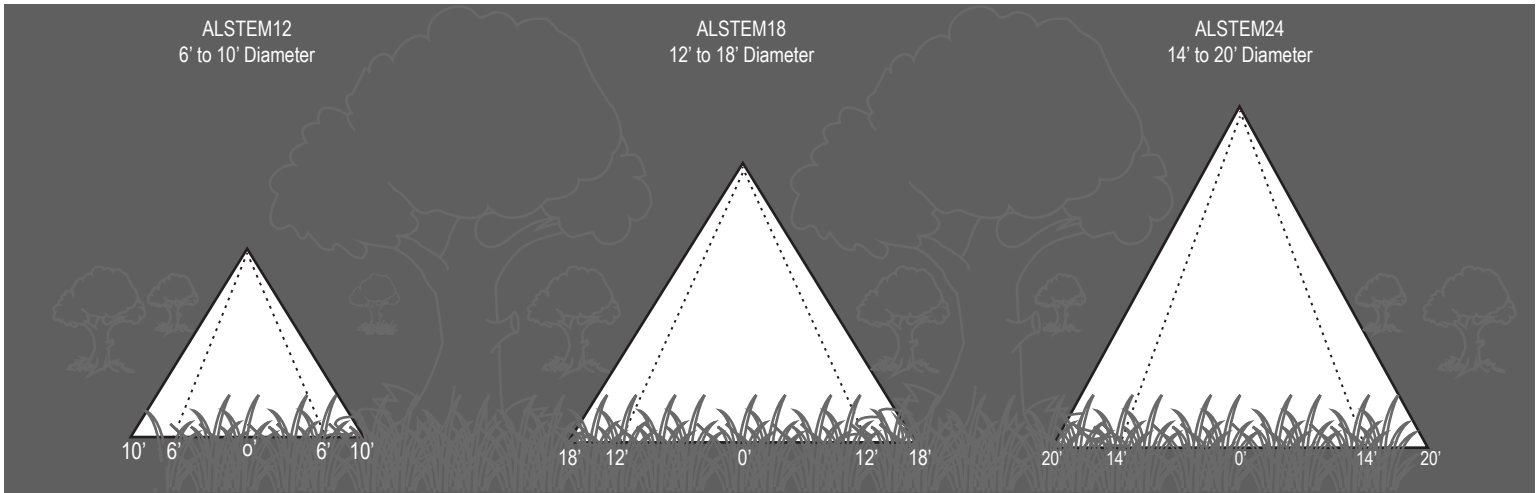

ALLIANCE

Specification Sheet

Project:
Type:

Model: AL500 (Area Light Hat)

Diameter: 5 in. (12.7 cm)
 Height: 2.5 in. (6.35 cm)
 Lens Height: 2.25 in. (5.71 cm)
 Lens Diameter: 1.5 in. (3.81 cm)

Specifications and Features:

Body: Brass area light hat, aged brass finish
Lens: Polycarbonate frosted lens with rubber gaskets
Warranty: Lifetime warranty

Area Light Stems (Sold Separately):

Model #:	Height	Lamp Base	Lamp Options
ALSTEM12	12"	Bipin/G4	<ul style="list-style-type: none"> LBIPIN-LED-3W 3w - 150 lumen LED LXELOGEN-20W 20w xelogen
ALSTEM18	18"		
ALSTEM24	24"		
ALSTEM60	60"		
ALSTEMADJ	18-29"		

Photometrics:

Notes: