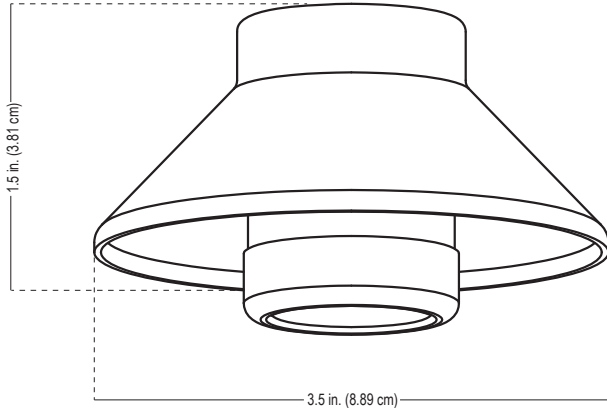

ALLIANCE

Specification Sheet

Project:
Type:

Model: AL550 (Area Light Hat)

Diameter: 3.5 in. (8.89 cm)
 Height: 1.5 in. (3.81 cm)
 Lens Height: 2 in. (5.08 cm)
 Lens Diameter: 1.5 in. (3.81 cm)

Specifications and Features:

Body: Brass area light hat, aged brass finish
Lens: Polycarbonate frosted lens with rubber gaskets
Warranty: Lifetime warranty

Area Light Stems (Sold Separately):			
Model #:	Height	Lamp Base	Lamp Options
ALSTEM12	12"	Bipin/G4	<ul style="list-style-type: none"> LBIPIN-LED-3W 3w - 150 lumen LED LXELOGEN-20W 20w xelogen
ALSTEM18	18"		
ALSTEM24	24"		
ALSTEM60	60"		
ALSTEMADJ	18-29"		