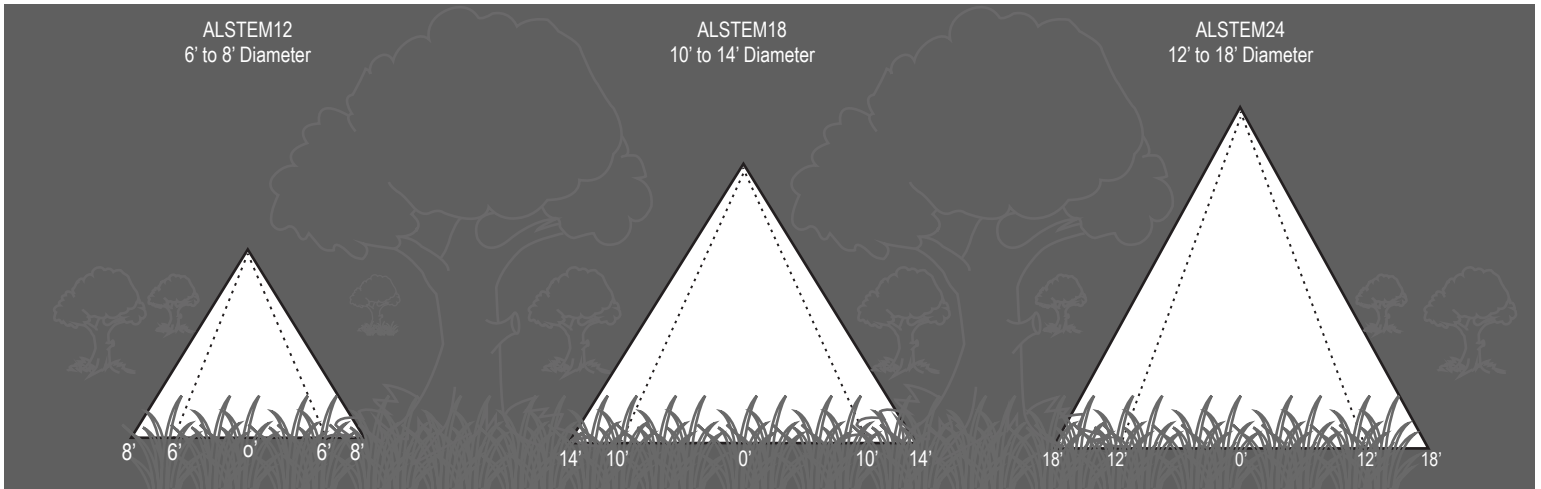

ALLIANCE

Specification Sheet

Project:
Type:

Model: AL550 (Area Light Hat)

Diameter: 3.5 in. (8.89 cm)
 Height: 1.5 in. (3.81 cm)
 Lens Height: 2 in. (5.08 cm)
 Lens Diameter: 1.5 in. (3.81 cm)

Specifications and Features:

Body: Brass area light hat, aged brass finish
Lens: Polycarbonate frosted lens with rubber gaskets
Warranty: Lifetime warranty

Area Light Stems (Sold Separately):			
Model #:	Height	Lamp Base	Lamp Options
ALSTEM12	12"	Bipin/G4	<ul style="list-style-type: none"> LBIPIN-LED-3W 3w - 150 lumen LED LXELOGEN-20W 20w xelogen
ALSTEM18	18"		
ALSTEM24	24"		
ALSTEM60	60"		
ALSTEMADJ	18-29"		

Photometrics:

Notes: