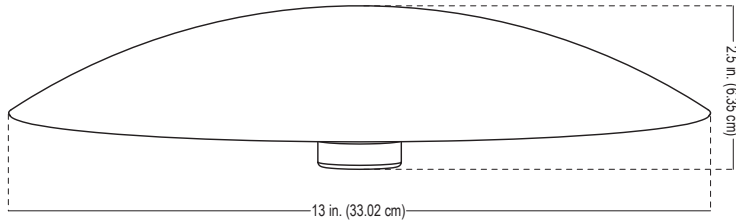

ALLIANCE

Specification Sheet

Model: AL600 (Area Light Hat)

Diameter: 13 in. (33.02 cm)
 Height: 2.5 in. (6.35 cm)
 Lens Height: 2.75 in. (6.98 cm)
 Lens Diameter: 1.5 in. (3.81 cm)

Project:
Type:

Specifications and Features:

Body: Brass area light hat, aged brass finish

Lens: Polycarbonate clear lens with rubber gaskets

Warranty: Lifetime warranty

Area Light Stems (Sold Separately):

Model #:	Height	Lamp Base	Lamp Options
ALSTEM12	12"	Bipin/G4	<ul style="list-style-type: none"> LBIPIN-LED-3W 3w - 150 lumen LED LXELOGEN-20W 20w xelogen
ALSTEM18	18"		
ALSTEM24	24"		
ALSTEM60	60"		
ALSTEMADJ	18-29"		