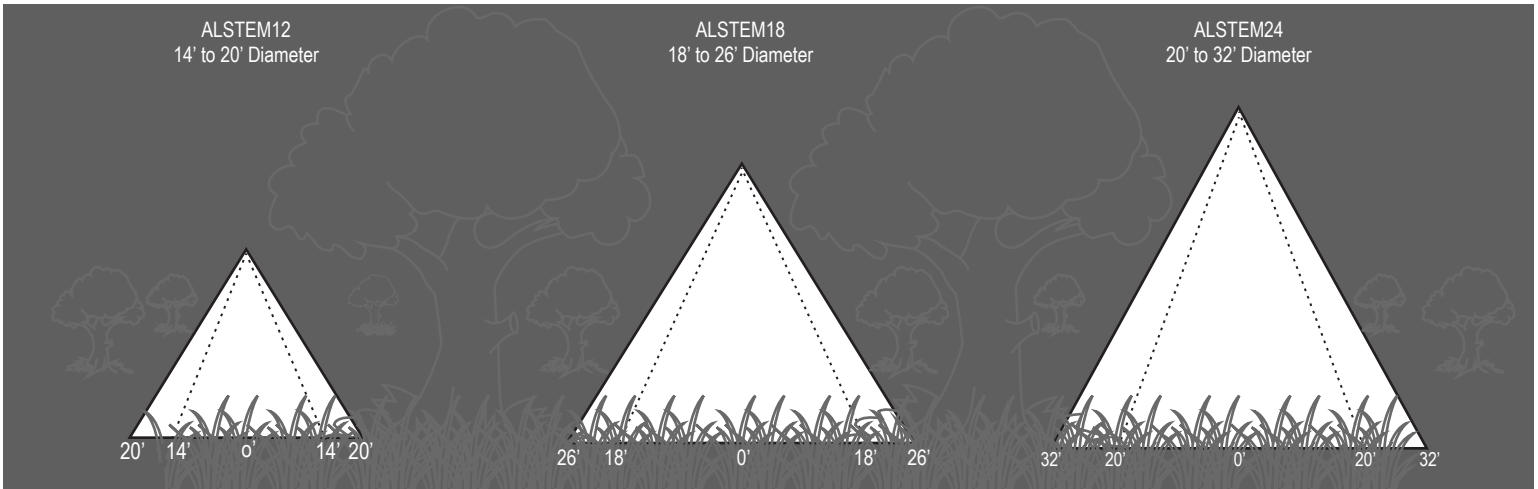

ALLIANCE

Specification Sheet

Model: AL600 (Area Light Hat)

Diameter: 13 in. (33.02 cm)
 Height: 2.5 in. (6.35 cm)
 Lens Height: 2.75 in. (6.98 cm)
 Lens Diameter: 1.5 in. (3.81 cm)

Project:
Type:

Specifications and Features:

Body: Brass area light hat, aged brass finish

Lens: Polycarbonate clear lens with rubber gaskets

Warranty: Lifetime warranty

Area Light Stems (Sold Separately):

Model #:	Height	Lamp Base	Lamp Options
ALSTEM12	12"	Bipin/G4	<ul style="list-style-type: none"> LBIPIN-LED-3W 3w - 150 lumen LED LXELOGEN-20W 20w xelogen
ALSTEM18	18"		
ALSTEM24	24"		
ALSTEM60	60"		
ALSTEMADJ	18-29"		

Photometrics:

Notes: