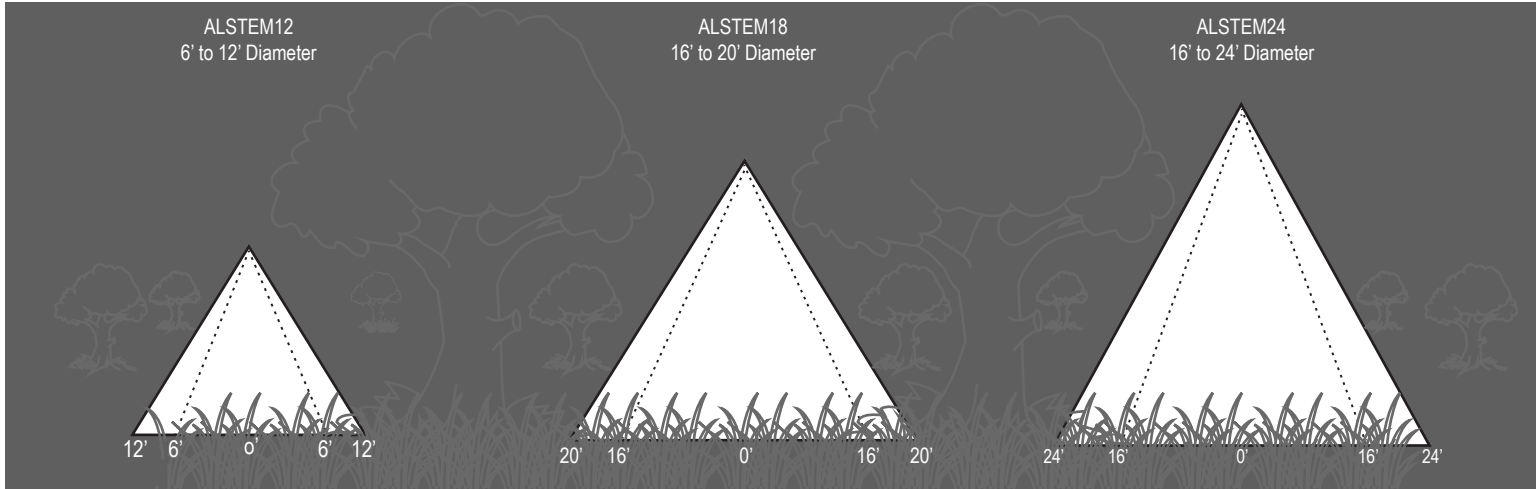

Photometrics: