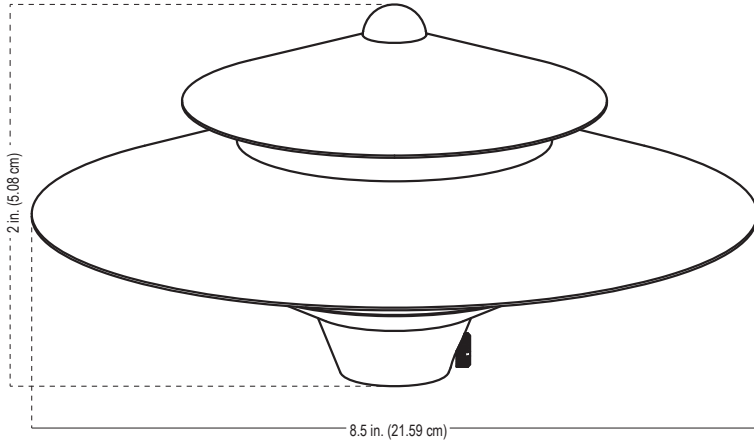

ALLIANCE

Specification Sheet

Project:
Type:

Model: AL700 (Area Light Hat)

Diameter: 8.5 in. (21.59 cm)
 Height: 2 in. (5.08 cm)
 Lens Height: 2 in. (5.08 cm)
 Lens Diameter: 3.37 in. (8.55 cm)

Specifications and Features:

- Body:** Brass area light hat, aged brass finish
- Style:** Two-Tiered
- Lens:** Polycarbonate frosted lens with rubber gaskets
- Collar:** Adjustable brass collar with thumb screw, aged brass finish
- Warranty:** Lifetime warranty

Area Light Stems (Sold Separately):

Model #:	Height	Lamp Base	Lamp Options
ALSTEM12	12"	Bipin/G4	<ul style="list-style-type: none"> LBIPIN-LED-3W 3w - 150 lumen LED LXELOGEN-20W 20w xelogen
ALSTEM18	18"		
ALSTEM24	24"		
ALSTEM60	60"		
ALSTEMADJ	18-29"		