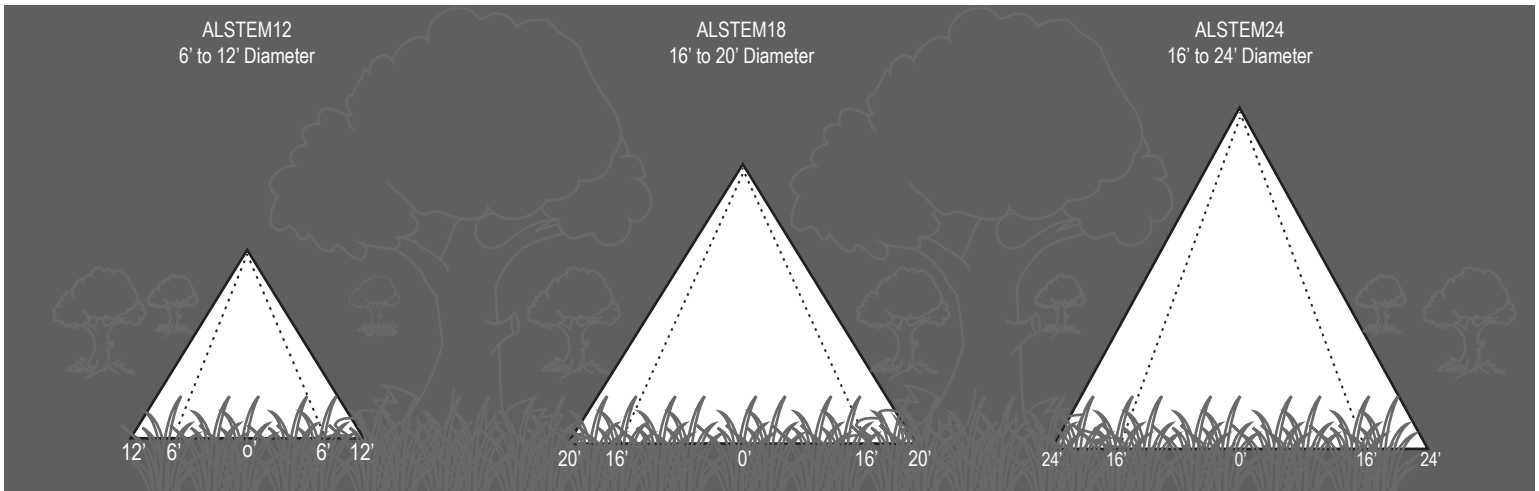

Photometrics: