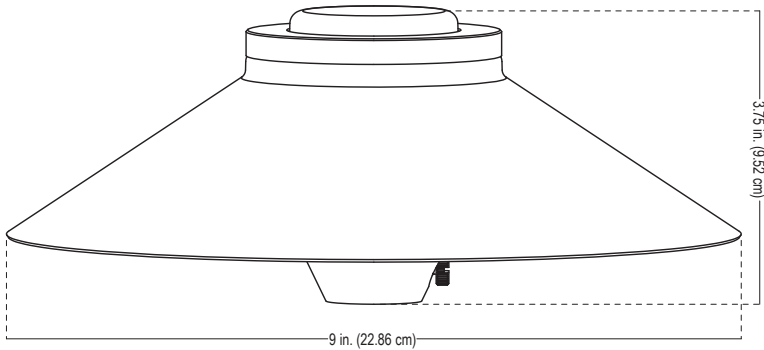

ALLIANCE

Specification Sheet

Model: AL750 (Area Light Hat)

Diameter: 9 in. (22.86 cm)
 Height: 3.75 in. (9.52 cm)
 Lens Height: 2 in. (5.08 cm)
 Lens Diameter: 2 in. (5.08 cm)

Project:
Type:

Specifications and Features:

Body: Brass area light hat, aged brass finish

Style: Adorned with natural brass ring

Lens: Polycarbonate frosted lens secured with silicone to the collar and hat

Collar: Adjustable brass collar with thumb screw, aged brass finish

Warranty: Lifetime warranty

Area Light Stems (Sold Separately):

Model #:	Height	Lamp Base	Lamp Options
ALSTEM12	12"	Bipin/G4	<ul style="list-style-type: none"> LBIPIN-LED-3W 3w - 150 lumen LED LXELOGEN-20W 20w xelogen
ALSTEM18	18"		
ALSTEM24	24"		
ALSTEM60	60"		
ALSTEMADJ	18-29"		