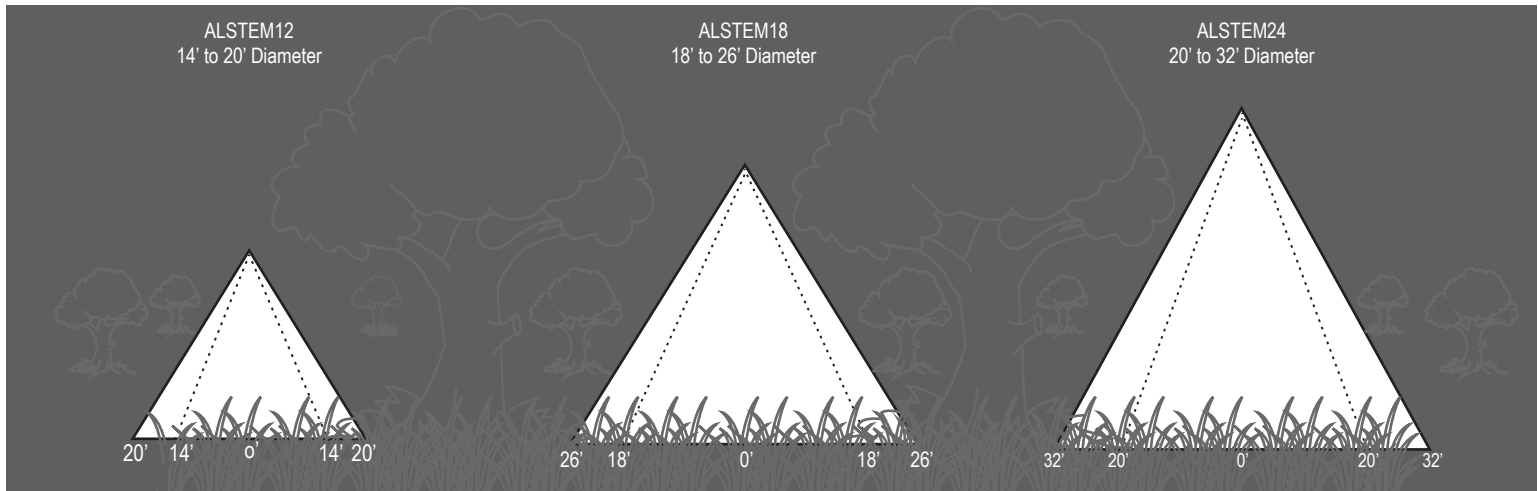

Photometrics: