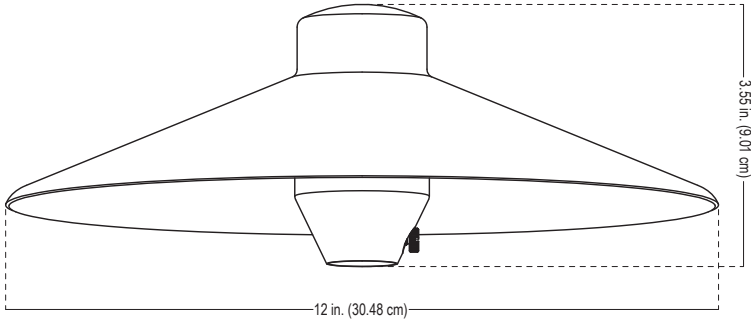

ALLIANCE

Specification Sheet

Project:
Type:

Model: AL800 (Area Light Hat)

Diameter: 12 in. (30.48 cm)
 Height: 3.55 in. (9.01 cm)
 Lens Height: 1.5 in. (3.81 cm)
 Lens Diameter: 2 in. (5.08 cm)

Specifications and Features:

Area Light Stems (Sold Separately):

Model #:	Height	Lamp Base	Lamp Options
ALSTEM12	12"	Bipin/G4	<ul style="list-style-type: none"> LBIPIN-LED-3W 3w - 150 lumen LED LXELOGEN-20W 20w xelogen
ALSTEM18	18"		
ALSTEM24	24"		
ALSTEM60	60"		
ALSTEMADJ	18-29"		