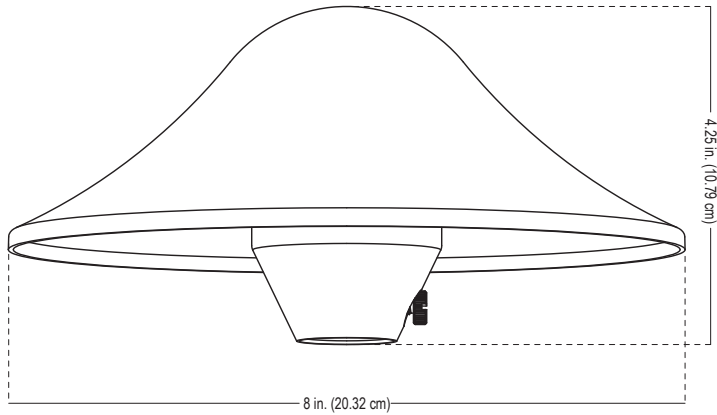

ALLIANCE

Specification Sheet

Project:
Type:

Model: AL850 (Area Light Hat)

Diameter: 8 in. (20.32 cm)
 Height: 4.25 in. (10.79 cm)
 Lens Height: 2 in. (5.08 cm)
 Lens Diameter: 2 in. (5.08 cm)

Specifications and Features:

Area Light Stems (Sold Separately):

Model #:	Height	Lamp Base	Lamp Options
ALSTEM12	12"	Bipin/G4	<ul style="list-style-type: none"> LBIPIN-LED-3W 3w - 150 lumen LED LXELOGEN-20W 20w xelogen
ALSTEM18	18"		
ALSTEM24	24"		
ALSTEM60	60"		
ALSTEMADJ	18-29"		