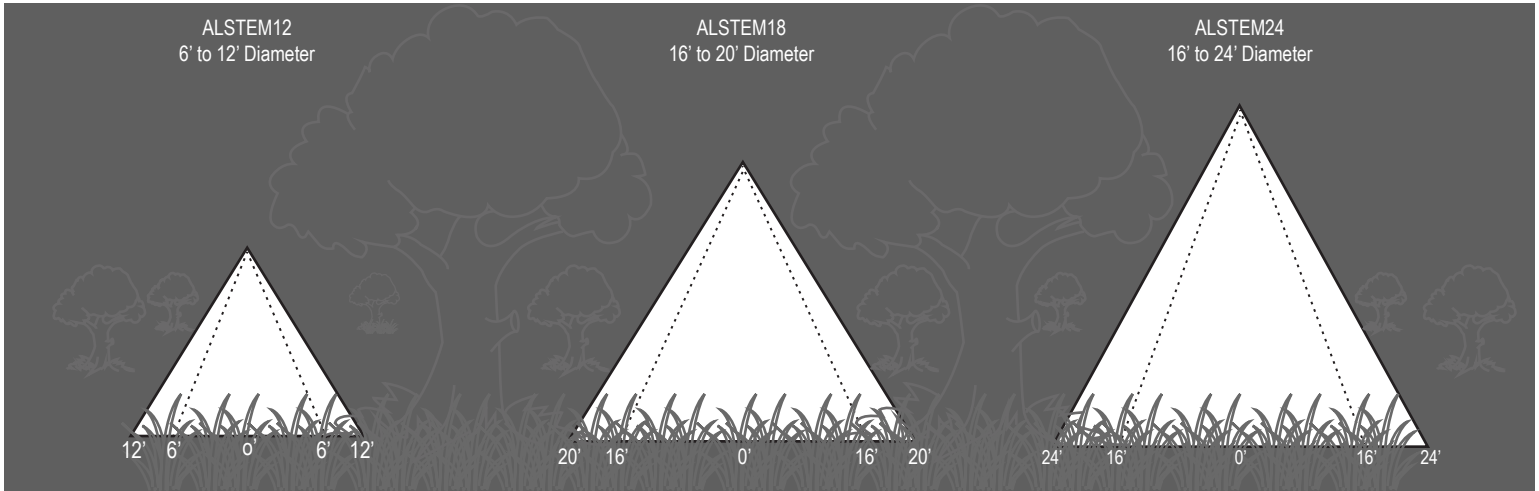

Photometrics: