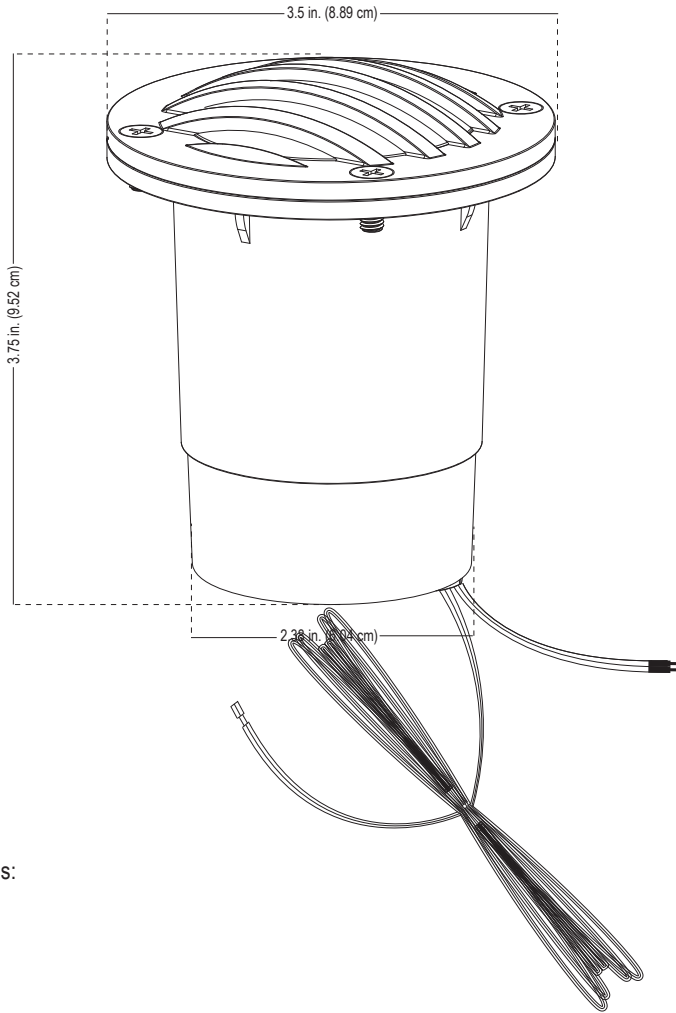

ALLIANCE

Specification Sheet

Model: GL160 (MR16 In-Ground Light)

Fixture Height: 5.25 in. (13.33 cm)
 Fixture Diameter: 2.38 in. (6.04 cm)
 Shroud Diameter: 3.5 in. (8.89 cm)

Notes:

Project:
Type:

Specifications and Features:

- Body:** Brass fixture, aged brass finish
- Lens:** Clear convex lens
- Base:** Solid brass fixture base with extra potting
- Shroud:** Solid brass grated faceplate with stainless steel screws
- Socket:** Spring loaded ceramic bi-pin socket with dual contact and lamp clips
- Wire:** Industry First, double wire lead pre-connected to the fixture, 16 awg (*UL listed*), brown
 - 25 foot wire lead, pre-stripped for easy wire connection
 - 18 inch wire lead, LED connection ready
- Warranty:** Lifetime warranty on fixture housing
- Certifications:** Complies with the requirements of UL-1838 and CAN/CSA-C22.2 No. 250.7. Identified with the ETL and cETL Listed Mark.

Lamp Options

Model #	Base Type	Angle	Wattage	Lumen Output
LMR16-LED-4W-NS	MR16	15°	4w	250lm
LMR16-LED-4W-F	MR16	45°	4w	250lm
LMR16-LED-4W-WF	MR16	60°	4w	250lm
LMR16-LED-5W-NS	MR16	15°	5w	310lm
LMR16-LED-5W-F	MR16	45°	5w	310lm
LMR16-LED-5W-WF	MR16	60°	5w	310lm
LMR16-LED-6W-F	MR16	45°	6w	400lm
LMR16-35-36 (Halogen)	MR16	45°	35w	310lm

LED Ordering Guide: Model-Lamp Wattage-Lamp Angle
 Example: GL150-LED-5W-F