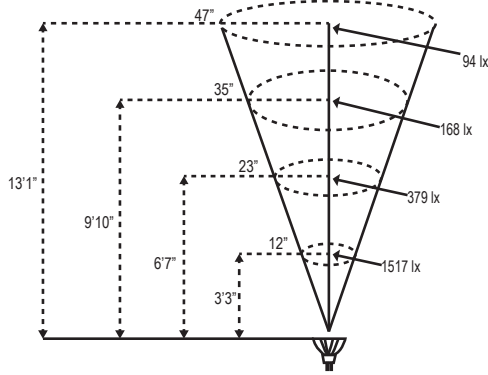

ALLIANCE

Specification Sheet

Model: HL100 (MR16 Hanging Light)

Fixture Height: 6 in. (15.24 cm)
 Fixture Width: 2.25 in. (5.71 cm)
 Chain Length: 18 in. (45.72 cm)

Notes:

Project:
Type:

Specifications and Features:

LED Ordering Guide: Model-Lamp Wattage-Lamp Angle
 Example: HL100-LED-5W-F

Project:
Type:

MR16 LED Photometric Comparisons

LMR16-LED-5W-NS

LMR16-LED-5W-F
(also available in Blue, Red, Green and Amber)

LMR16-LED-5W-WF