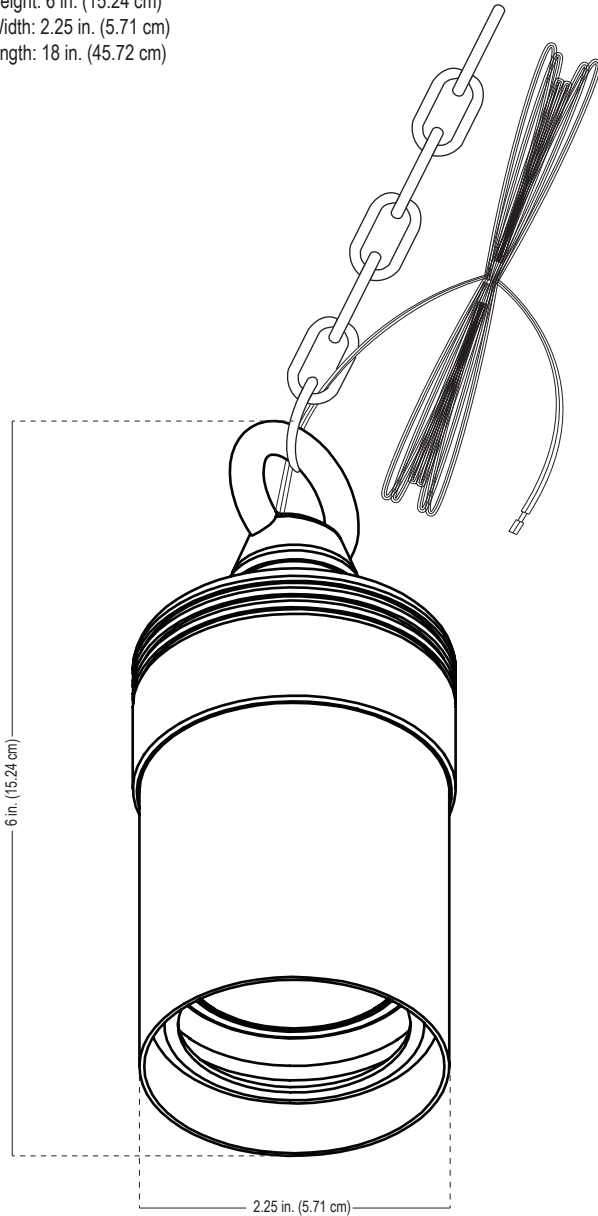

ALLIANCE

Specification Sheet

Model: HL100 (MR16 Hanging Light)

Fixture Height: 6 in. (15.24 cm)
 Fixture Width: 2.25 in. (5.71 cm)
 Chain Length: 18 in. (45.72 cm)

Notes:

Project:
Type:

Specifications and Features:

Body: Brass fixture, aged brass finish

Base: Cast brass base with ring

Shroud: Adjustable brass shroud

Socket: Spring loaded ceramic bi-pin socket with dual contact and lamp clips

Wire: 25' Foot wire lead, 16 awg (UL listed), brown, Pre-connected to the fixture, Pre-stripped for easy wire connection

Chain: Threaded aged brass chain, 18" length

Warranty: Lifetime warranty on fixture housing

Certifications: Complies with the requirements of UL-1838 and CAN/CSA-C22.2 No. 250.7. Identified with the ETL and cETL Listed Mark.

LED Ordering Guide: Model-Lamp Wattage-Lamp Angle
 Example: HL100-LED-5W-F

Project:
Type:

MR16 LED Photometric Comparisons

LMR16-LED-5W-NS

LMR16-LED-5W-F
(also available in Blue, Red, Green and Amber)

LMR16-LED-5W-WF