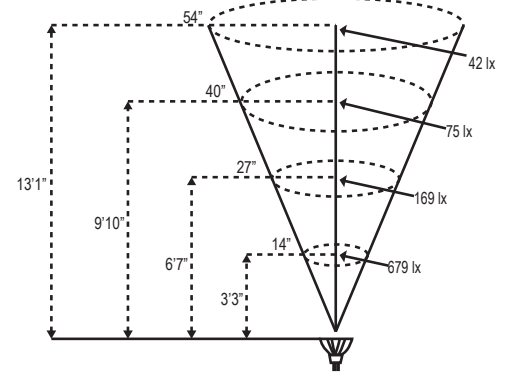

ALLIANCE

Specification Sheet

Model: HL100 (MR16 Hanging Light)

Fixture Height: 6 in. (15.24 cm)
 Fixture Width: 2.25 in. (5.71 cm)
 Chain Length: 18 in. (45.72 cm)

Notes:

Project:
Type:

Specifications and Features:

LED Ordering Guide: Model-Lamp Wattage-Lamp Angle
 Example: HL100-LED-5W-F

Project:
Type:

MR16 LED Photometric Comparisons

LMR16-LED-5W-NS

LMR16-LED-5W-F
(also available in Blue, Red, Green and Amber)

LMR16-LED-5W-WF