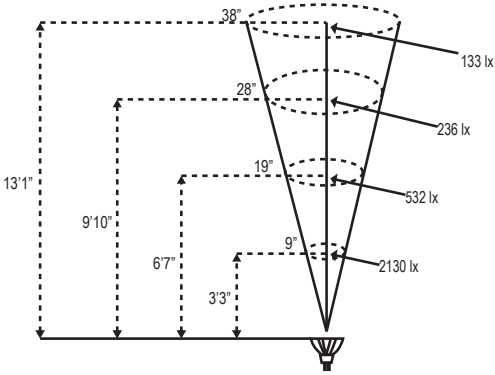

Project:
Type:

MR16 LED Photometric Comparisons

LMR16-LED-5W-NS