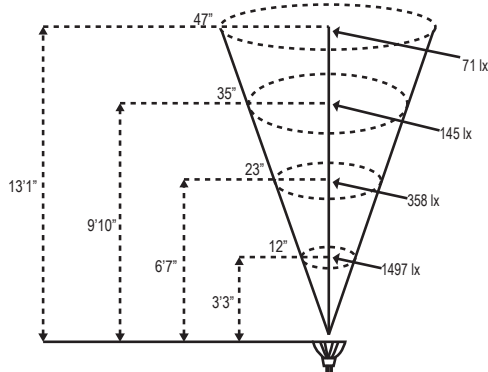

LMR16-LED-4W-F