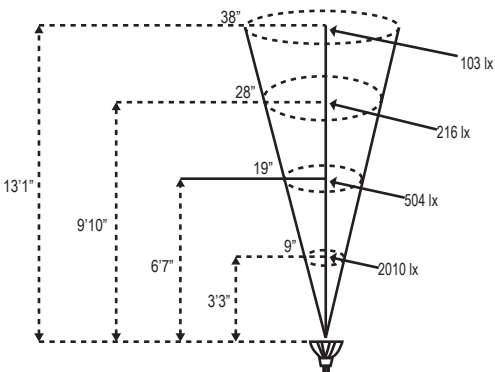

LMR16-LED-4W-NS