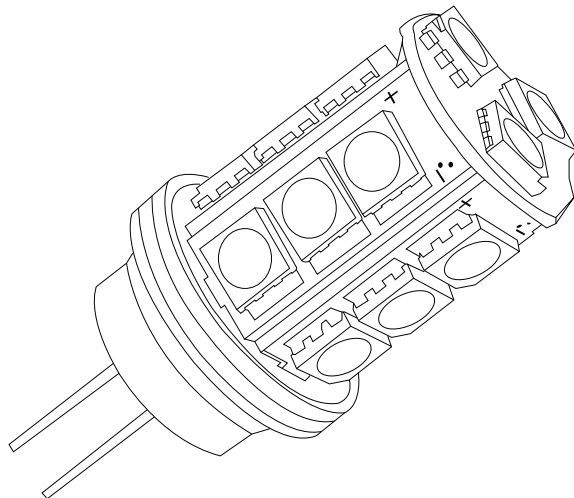

ALLIANCE

Specification Sheet

Model: HL200 (Hanging Light)

Fixture Height: 7.25 in. (18.42 cm)
 Fixture Width: 2.25 in. (5.71 cm)
 Chain Length: 18 in. (45.72 cm)

Notes:

Project:
Type:

Specifications and Features:

Body: Brass fixture, aged brass finish

Base: Cast brass base with ring

Shroud: Adjustable brass shroud with twinkle cutouts

Socket: Spring loaded ceramic bi-pin socket with dual contact

Wire: 25' Foot wire lead, 16 awg (UL listed), brown, Pre-connected to the fixture, Pre-stripped for easy wire connection

Chain: Threaded aged brass chain, 18" length

Warranty: Lifetime warranty on fixture housing

Certifications: Complies with the requirements of UL-1838 and CAN/CSA-C22.2 No. 250.7. Identified with the ETL and cETL Listed Mark.

Lamp Options

Model #	Base Type	Wattage	Lumen Output
LBIPIN-LED-3W	BIPIN/G4	3w	150lm
LXELOGEN-20 (Halogen)	BIPIN/G4	20w	150lm

LED Ordering Guide: Model-LED

Example: HL200-LED

Project:

Type:

Model: LBIPIN-LED-3W (3 watt BIPIN LED)