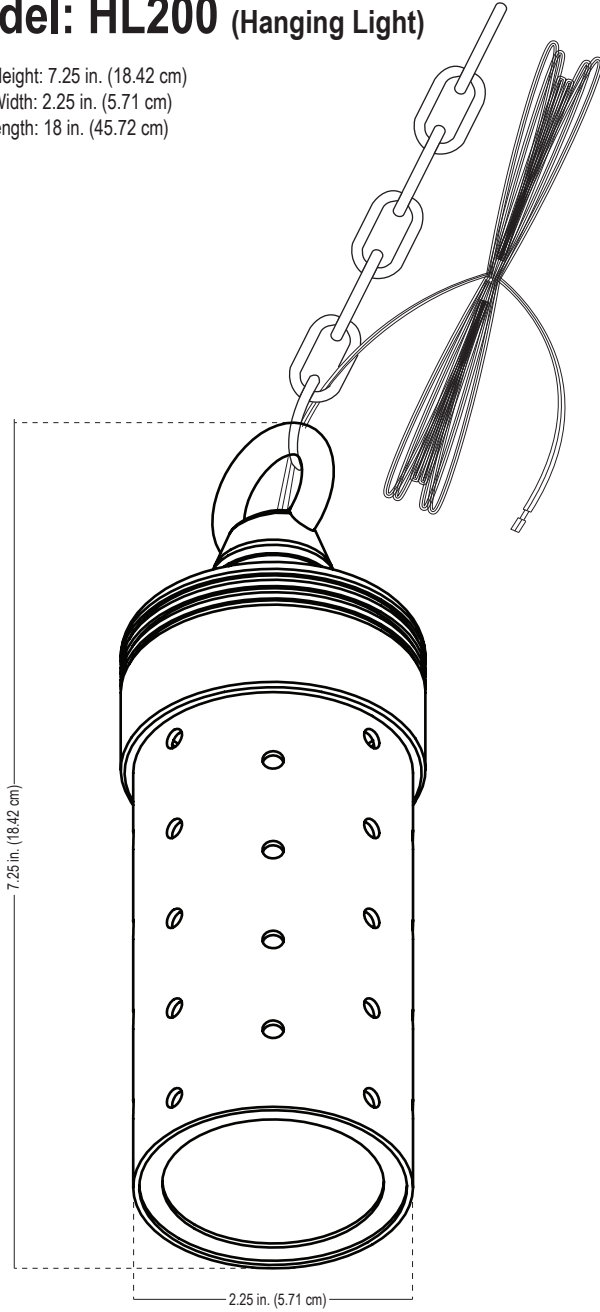

ALLIANCE

Specification Sheet

Model: HL200 (Hanging Light)

Fixture Height: 7.25 in. (18.42 cm)
 Fixture Width: 2.25 in. (5.71 cm)
 Chain Length: 18 in. (45.72 cm)

Notes:

Project:
Type:

Specifications and Features:

Body: Brass fixture, aged brass finish

Base: Cast brass base with ring

Shroud: Adjustable brass shroud with twinkle cutouts

Socket: Spring loaded ceramic bi-pin socket with dual contact

Wire: 25' Foot wire lead, 16 awg (UL listed), brown, Pre-connected to the fixture, Pre-stripped for easy wire connection

Chain: Threaded aged brass chain, 18" length

Warranty: Lifetime warranty on fixture housing

Certifications: Complies with the requirements of UL-1838 and CAN/CSA-C22.2 No. 250.7. Identified with the ETL and cETL Listed Mark.

Specifications and Features:

Watts: 3

Base Type: G4/BiPin

Light Output: 150 lumens

Color: Warm White

Color Temperatures: 2700K

Operating Voltage: 8-24v

CRI: Ra>80