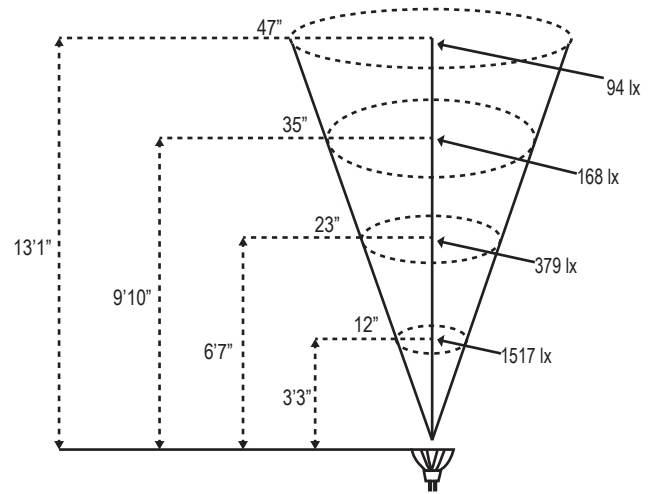

Photometrics: