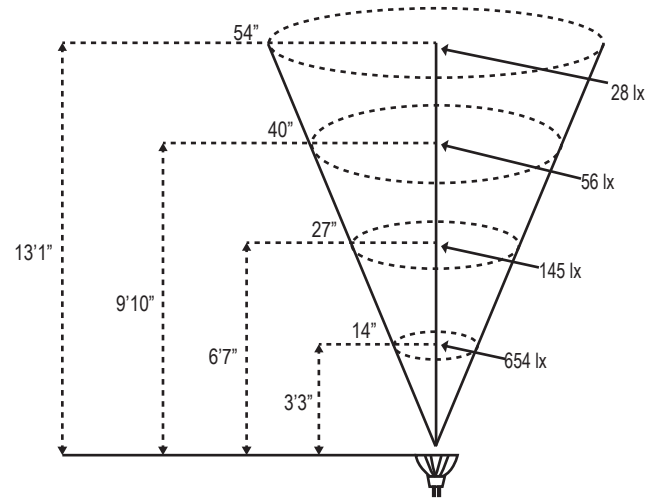

Photometrics: