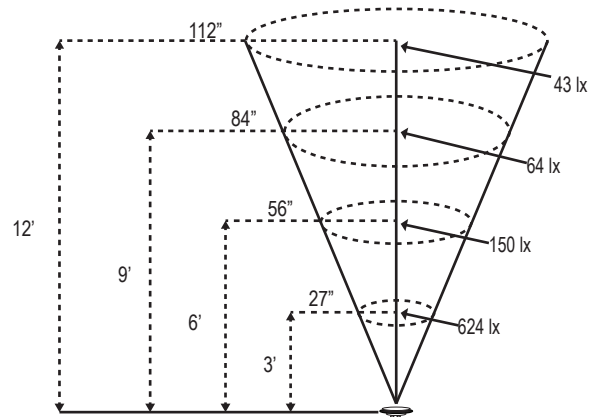

Photometrics: