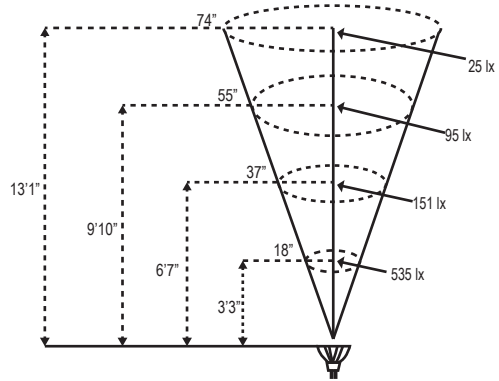

Project:
Type:

MR16 LED Photometric Comparisons

LMR16-LED-6W-F

LMR16-LED-5W-NS

LMR16-LED-5W-F
(also available in Blue, Red, Green and Amber)

LMR16-LED-5W-WF

LMR16-LED-4W-NS

LMR16-LED-4W-F