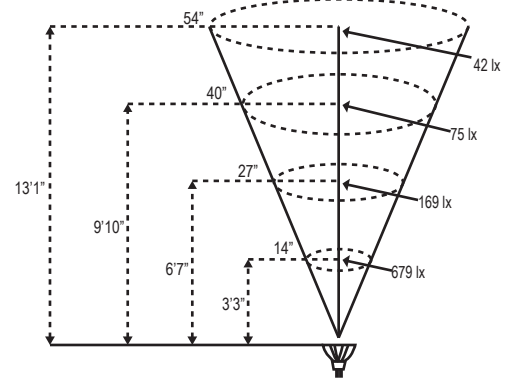

Project:
Type:

MR16 LED Photometric Comparisons

LMR16-LED-5W-NS

LMR16-LED-5W-F
(also available in Blue, Red, Green and Amber)

LMR16-LED-5W-WF

LMR16-LED-4W-NS

LMR16-LED-4W-F

LMR16-LED-4W-WF