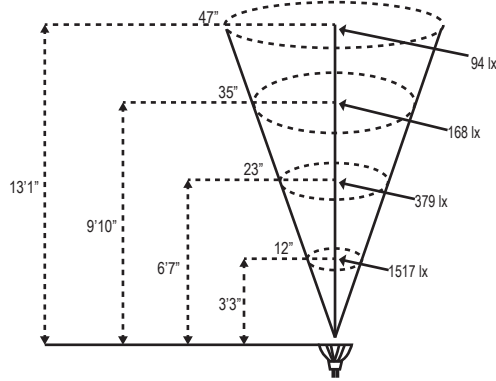

Project:
Type:

MR16 LED Photometric Comparisons

LMR16-LED-5W-NS

LMR16-LED-5W-F
(also available in Blue, Red, Green and Amber)

LMR16-LED-5W-WF

LMR16-LED-4W-NS

LMR16-LED-4W-F

LMR16-LED-4W-WF