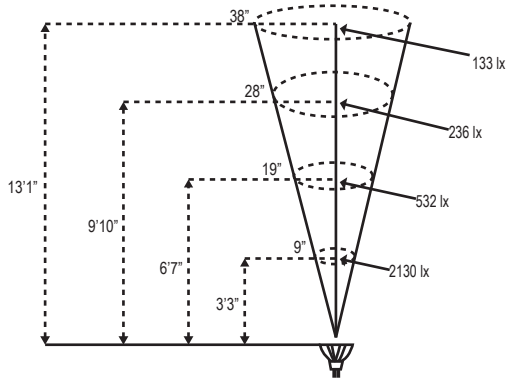

Project:
Type:

MR16 LED Photometric Comparisons

LMR16-LED-5W-NS

LMR16-LED-5W-F
(also available in Blue, Red, Green and Amber)

LMR16-LED-5W-WF

LMR16-LED-4W-NS

LMR16-LED-4W-F

LMR16-LED-4W-WF