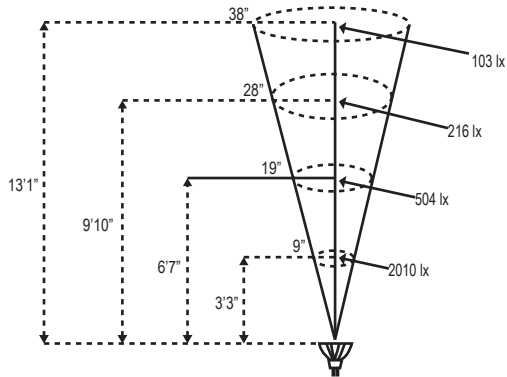

Project:
Type:

MR16 LED Photometric Comparisons

LMR16-LED-5W-NS

LMR16-LED-5W-F
(also available in Blue, Red, Green and Amber)

LMR16-LED-5W-WF

LMR16-LED-4W-NS

LMR16-LED-4W-F

LMR16-LED-4W-WF