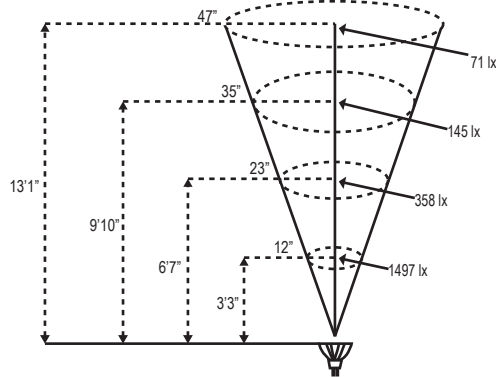

Project:
Type:

MR16 LED Photometric Comparisons

LMR16-LED-5W-NS

LMR16-LED-5W-F
(also available in Blue, Red, Green and Amber)

LMR16-LED-5W-WF

LMR16-LED-4W-NS

LMR16-LED-4W-F

LMR16-LED-4W-WF