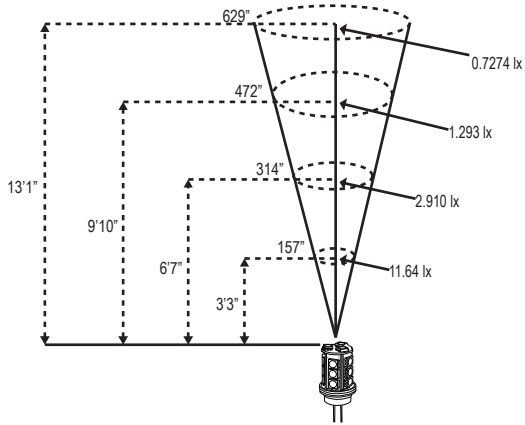

Project:
Type:

BIPIN/G4 LED Photometric Comparisons

LBIPIN-LED-3W (2700K)

LBIPIN-LED-3W (3000K)