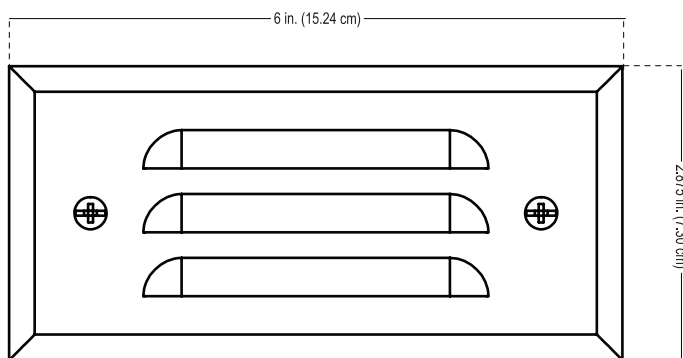

### Model: SL25-LED (Integrated Step Light)

Fixture Height: 2.875 in. (7.30 cm)  
Fixture Width: 6 in. (15.24 cm)

Notes:

Project:

Type: