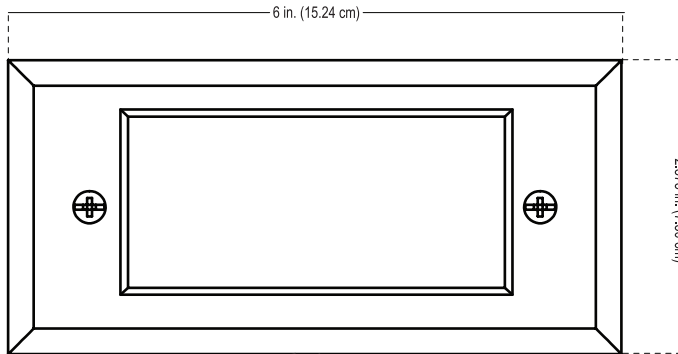

ALLIANCE

Specification Sheet

Model: SL26-LED (Integrated Step Light)

Fixture Height: 2.875 in. (7.30 cm)
Fixture Width: 6 in. (15.24 cm)

Project:
Type:

Specifications and Features:

Body: Brass fixture, aged brass finish

Face plate: Solid brass face plate with securing screws and frosted polycarbonate lens

Wire: 25 Foot wire lead, 16 awg (UL listed), brown, Pre-connected to the fixture, Pre-stripped for easy wire connection