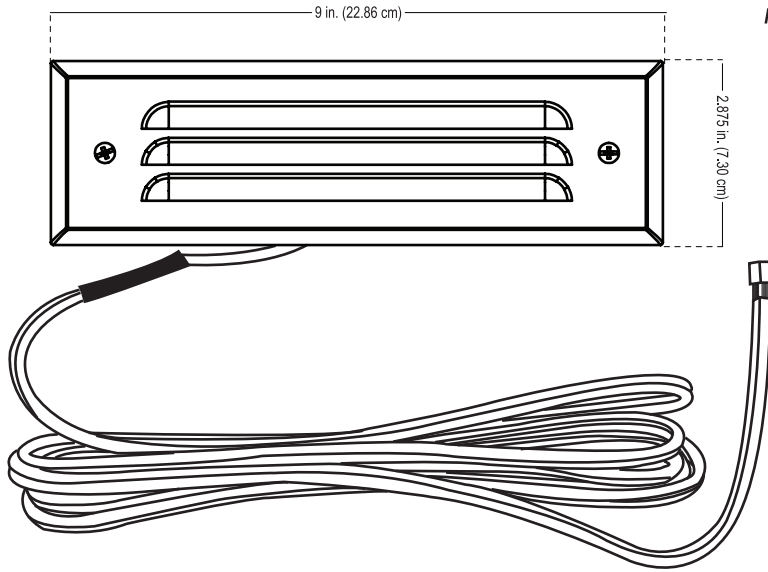

ALLIANCE

Specification Sheet

Model: SL35-LED (Integrated Step Light)

Fixture Height: 2.875 in. (7.30 cm)
Fixture Width: 9 in. (22.86 cm)

Project:

Type:

Specifications and Features:

Body: Brass fixture, aged brass finish

Face plate: Solid brass louvered face plate with securing screws and clear glass lens

Wire: 25 Foot wire lead, 16 awg (UL listed), brown, Pre-connected to the fixture, Pre-stripped for easy wire connection