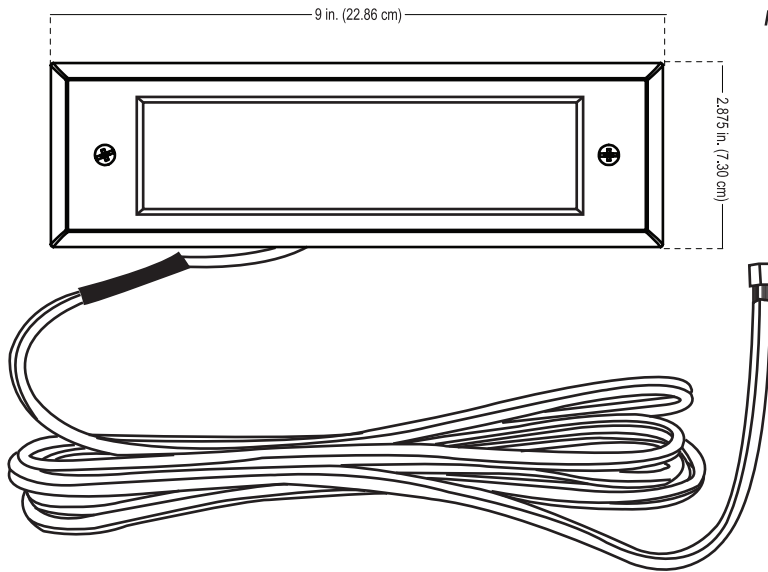

### Model: SL36-LED (Integrated Step Light)

Fixture Height: 2.875 in. (7.30 cm)  
Fixture Width: 9 in. (22.86 cm)

Project:

Type:

#### Specifications and Features:

**Body:** Brass fixture, aged brass finish

**Face plate:** Solid brass face plate with securing screws and frosted polycarbonate lens

**Wire:** 25 Foot wire lead, 16 awg (UL listed), brown, Pre-connected to the fixture, Pre-stripped for easy wire connection