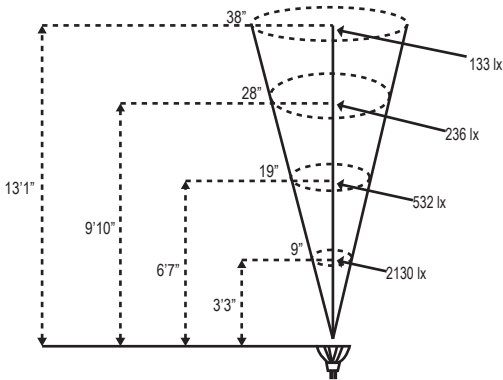

LMR16-LED-5W-NS