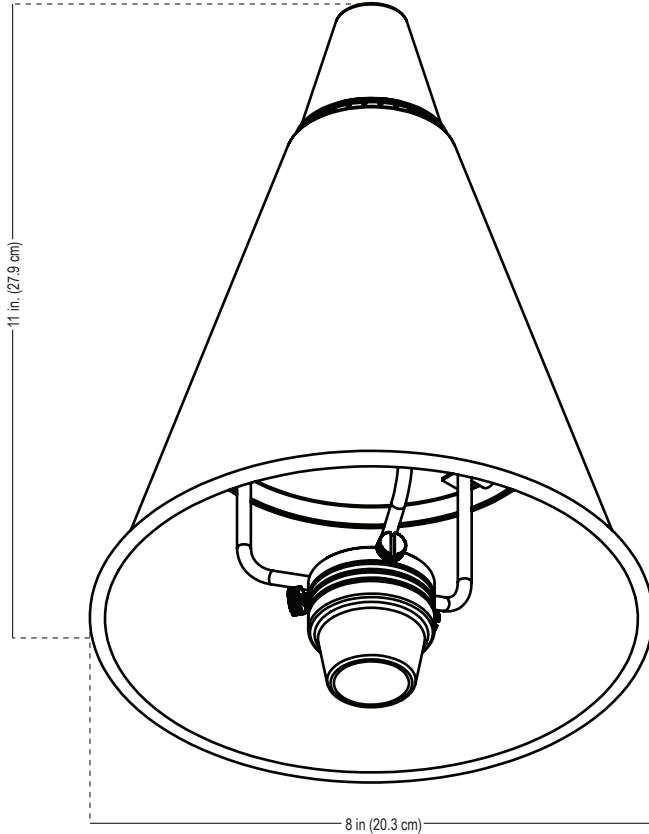

ALLIANCE

Specification Sheet

Project:
Type:

Model: TIKI (Area Light Hat with Tiki Torch)

Diameter: 8 in (20.3 cm)
 Height: 11 in. (27.9 cm)

Specifications and Features:

- Body:** Brass area light hat, aged brass finish
- Housing:** Basin to hold outdoor torch fluid (oil not included)
- Cap:** Metal Snuffing Cap with Chain
- Collar:** Solid brass collar
- Wick:** Braided Wick with Brass Holder
- Warranty:** Lifetime warranty

Area Light Stems (Sold Separately):			
Model #:	Height	Lamp Base	Lamp Options
ALSTEM12	12"	Bipin/G4	<ul style="list-style-type: none"> • LBIPIN-LED-3W 3w - 150 lumen LED • LXELOGEN-20W 20w xelogen
ALSTEM18	18"		
ALSTEM24	24"		
ALSTEM60	60"		
ALSTEMADJ	18-29"		