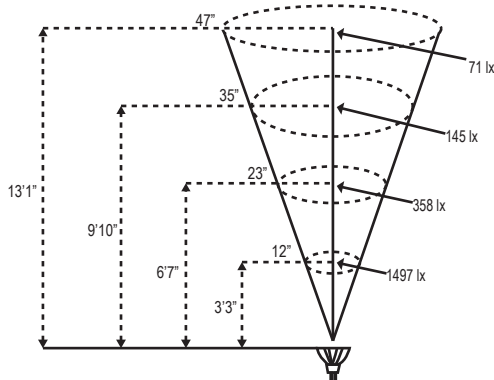

LMR16-LED-4W-F