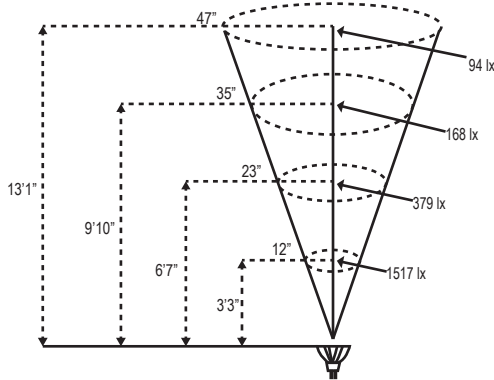

LMR16-LED-5W-F