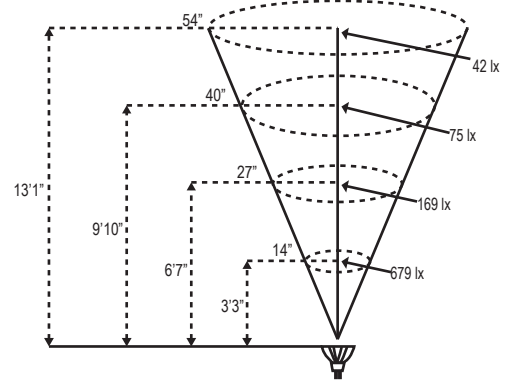

LMR16-LED-5W-WF