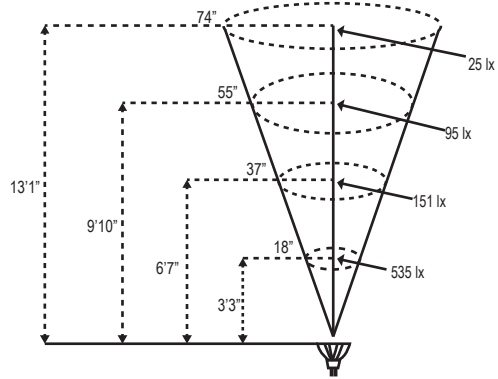

Project:
Type:

MR16 LED Photometric Comparisons

LMR16-LED-6W-F