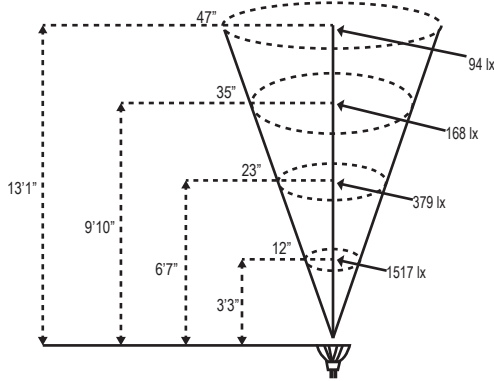

ALLIANCE

Specification Sheet

Model: UL100 (Under Water Light)

Fixture Height: 5 in. (12.7 cm)
 Fixture Width: 4.25 in. (10.79 cm)
 Fixture Depth: 4.25 in. (10.79 cm)

Notes:

Project:
Type:

Specifications and Features:

Body: Brass fixture, aged brass finish

Base: Solid brass fixture base with swivel mount for adjusting the direction of the light beam

Face plate: Solid brass shroud with water tight, sealed clear lens, fixes to base with four stainless steel screws

Socket: Spring loaded ceramic bi-pin socket with dual contact and lamp clips

Wire: 25' Foot underwater wire lead, Pre-connected to the fixture

Warranty: Lifetime warranty on fixture housing

Lamp Options

Model #	Base Type	Angle	Wattage	Lumen Output
LMR16-LED-4W-NS	MR16	15°	4w	250lm
LMR16-LED-4W-F	MR16	45°	4w	250lm
LMR16-LED-4W-WF	MR16	60°	4w	250lm
LMR16-LED-5W-NS	MR16	15°	5w	310lm
LMR16-LED-5W-F	MR16	45°	5w	310lm
LMR16-LED-5W-WF	MR16	60°	5w	310lm
LMR16-35-36-XH (Halogen)	MR16	45°	35w	310lm

LED Ordering Guide: Model-Lamp Wattage-Lamp Angle
 Example: UL100-LED-5W-F

Project:
Type:

MR16 LED Photometric Comparisons

LMR16-LED-5W-NS

LMR16-LED-5W-F

LMR16-LED-5W-WF

LMR16-LED-4W-NS

LMR16-LED-4W-F