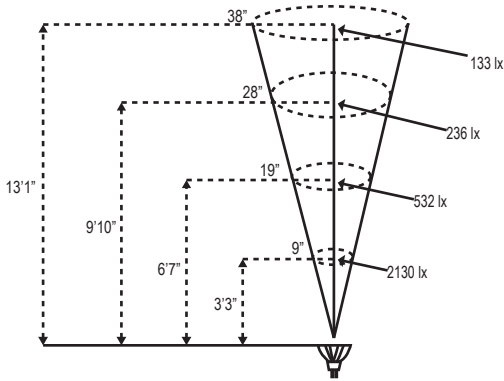

Project:
Type:

MR16 LED Photometric Comparisons

LMR16-LED-5W-NS