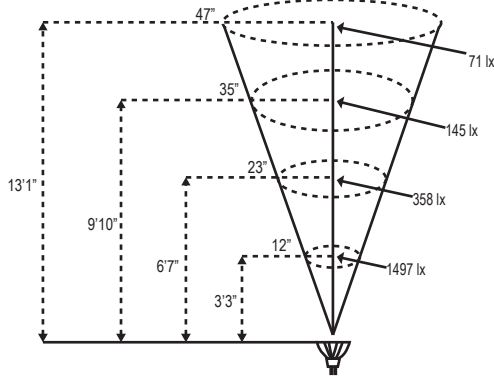

ALLIANCE

Specification Sheet

Model: UL100 (Under Water Light)

Fixture Height: 5 in. (12.7 cm)
 Fixture Width: 4.25 in. (10.79 cm)
 Fixture Depth: 4.25 in. (10.79 cm)

Notes:

Project:
Type:

Specifications and Features:

Body: Brass fixture, aged brass finish

Base: Solid brass fixture base with swivel mount for adjusting the direction of the light beam

Face plate: Solid brass shroud with water tight, sealed clear lens, fixes to base with four stainless steel screws

Socket: Spring loaded ceramic bi-pin socket with dual contact and lamp clips

Wire: 25' Foot underwater wire lead, Pre-connected to the fixture

Warranty: Lifetime warranty on fixture housing

Lamp Options

Model #	Base Type	Angle	Wattage	Lumen Output
LMR16-LED-4W-NS	MR16	15°	4w	250lm
LMR16-LED-4W-F	MR16	45°	4w	250lm
LMR16-LED-4W-WF	MR16	60°	4w	250lm
LMR16-LED-5W-NS	MR16	15°	5w	310lm
LMR16-LED-5W-F	MR16	45°	5w	310lm
LMR16-LED-5W-WF	MR16	60°	5w	310lm
LMR16-35-36-XH (Halogen)	MR16	45°	35w	310lm

LED Ordering Guide: Model-Lamp Wattage-Lamp Angle
 Example: UL100-LED-5W-F

Project:
Type:

MR16 LED Photometric Comparisons

LMR16-LED-5W-NS

LMR16-LED-5W-F

LMR16-LED-5W-WF

LMR16-LED-4W-NS

LMR16-LED-4W-F