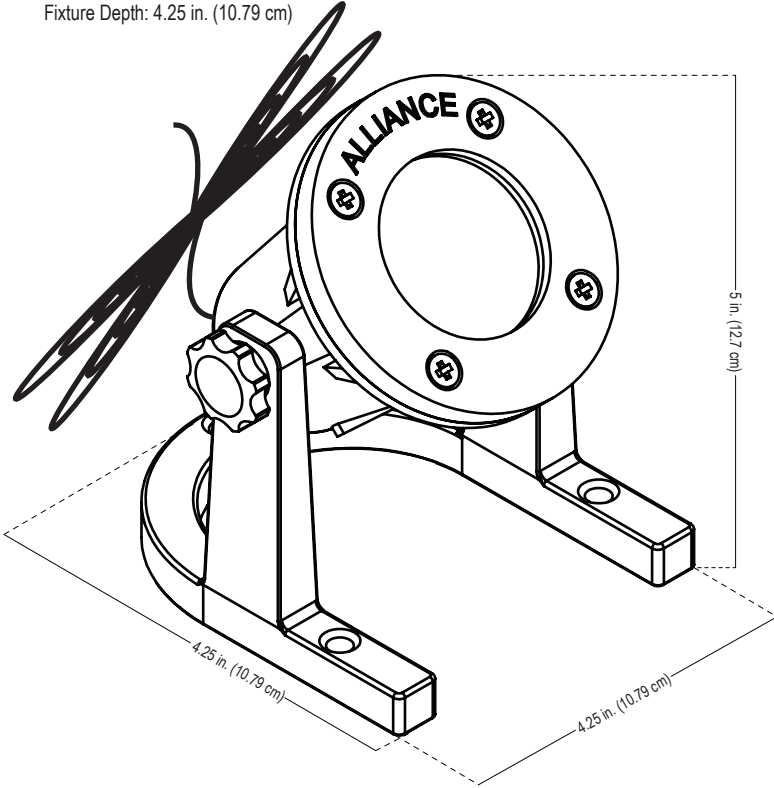

ALLIANCE

Specification Sheet

Model: UL100 (Under Water Light)

Fixture Height: 5 in. (12.7 cm)
 Fixture Width: 4.25 in. (10.79 cm)
 Fixture Depth: 4.25 in. (10.79 cm)

Notes:

Project:
Type:

Specifications and Features:

Body: Brass fixture, aged brass finish

Base: Solid brass fixture base with swivel mount for adjusting the direction of the light beam

Face plate: Solid brass shroud with water tight, sealed clear lens, fixes to base with four stainless steel screws

Socket: Spring loaded ceramic bi-pin socket with dual contact and lamp clips

Wire: 25' Foot underwater wire lead, Pre-connected to the fixture

Warranty: Lifetime warranty on fixture housing

Lamp Options

Model #	Base Type	Angle	Wattage	Lumen Output
LMR16-LED-4W-NS	MR16	15°	4w	250lm
LMR16-LED-4W-F	MR16	45°	4w	250lm
LMR16-LED-4W-WF	MR16	60°	4w	250lm
LMR16-LED-5W-NS	MR16	15°	5w	310lm
LMR16-LED-5W-F	MR16	45°	5w	310lm
LMR16-LED-5W-WF	MR16	60°	5w	310lm
LMR16-35-36-XH (Halogen)	MR16	45°	35w	310lm