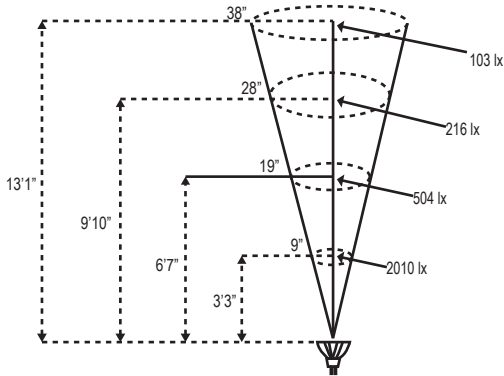

ALLIANCE

Specification Sheet

Model: UL100 (Under Water Light)

Fixture Height: 5 in. (12.7 cm)
 Fixture Width: 4.25 in. (10.79 cm)
 Fixture Depth: 4.25 in. (10.79 cm)

Notes:

Project:
Type:

Specifications and Features:

Body: Brass fixture, aged brass finish

Base: Solid brass fixture base with swivel mount for adjusting the direction of the light beam

Face plate: Solid brass shroud with water tight, sealed clear lens, fixes to base with four stainless steel screws

Socket: Spring loaded ceramic bi-pin socket with dual contact and lamp clips

Wire: 25' Foot underwater wire lead, Pre-connected to the fixture

Warranty: Lifetime warranty on fixture housing

Lamp Options

Model #	Base Type	Angle	Wattage	Lumen Output
LMR16-LED-4W-NS	MR16	15°	4w	250lm
LMR16-LED-4W-F	MR16	45°	4w	250lm
LMR16-LED-4W-WF	MR16	60°	4w	250lm
LMR16-LED-5W-NS	MR16	15°	5w	310lm
LMR16-LED-5W-F	MR16	45°	5w	310lm
LMR16-LED-5W-WF	MR16	60°	5w	310lm
LMR16-35-36-XH (Halogen)	MR16	45°	35w	310lm

LED Ordering Guide: Model-Lamp Wattage-Lamp Angle
 Example: UL100-LED-5W-F

Project:
Type:

MR16 LED Photometric Comparisons

LMR16-LED-5W-NS

LMR16-LED-5W-F

LMR16-LED-5W-WF

LMR16-LED-4W-NS

LMR16-LED-4W-F