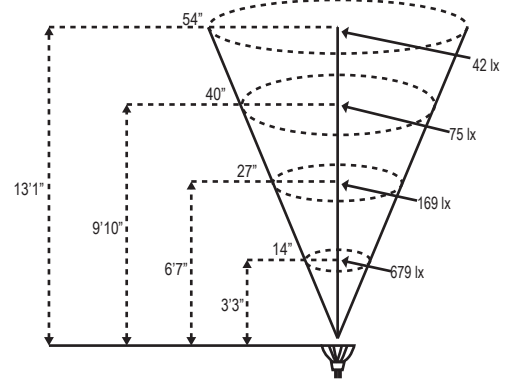

ALLIANCE

Specification Sheet

Model: UL100 (Under Water Light)

Fixture Height: 5 in. (12.7 cm)
 Fixture Width: 4.25 in. (10.79 cm)
 Fixture Depth: 4.25 in. (10.79 cm)

Notes:

Project:
Type:

Specifications and Features:

Body: Brass fixture, aged brass finish

Base: Solid brass fixture base with swivel mount for adjusting the direction of the light beam

Face plate: Solid brass shroud with water tight, sealed clear lens, fixes to base with four stainless steel screws

Socket: Spring loaded ceramic bi-pin socket with dual contact and lamp clips

Wire: 25' Foot underwater wire lead, Pre-connected to the fixture

Warranty: Lifetime warranty on fixture housing

Lamp Options

Model #	Base Type	Angle	Wattage	Lumen Output
LMR16-LED-4W-NS	MR16	15°	4w	250lm
LMR16-LED-4W-F	MR16	45°	4w	250lm
LMR16-LED-4W-WF	MR16	60°	4w	250lm
LMR16-LED-5W-NS	MR16	15°	5w	310lm
LMR16-LED-5W-F	MR16	45°	5w	310lm
LMR16-LED-5W-WF	MR16	60°	5w	310lm
LMR16-35-36-XH (Halogen)	MR16	45°	35w	310lm

LED Ordering Guide: Model-Lamp Wattage-Lamp Angle
 Example: UL100-LED-5W-F

Project:
Type:

MR16 LED Photometric Comparisons

LMR16-LED-5W-NS

LMR16-LED-5W-F

LMR16-LED-5W-WF

LMR16-LED-4W-NS

LMR16-LED-4W-F