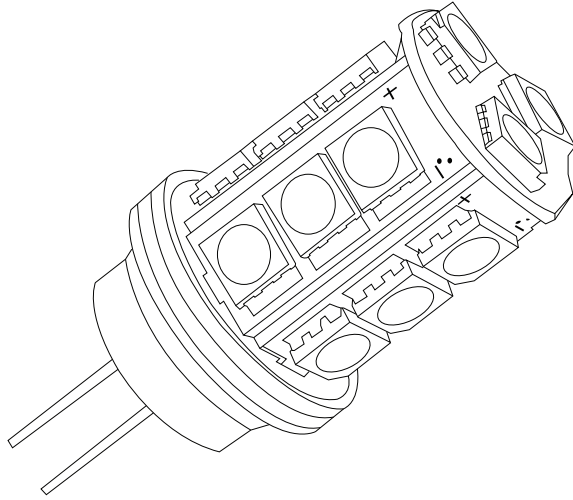

ALLIANCE

Specification Sheet

Model: FL50 (Flood Light)

Fixture Height: 2 in. (5.08 cm)
 Fixture Width: 4 in. (10.16 cm)
 Fixture Depth: 2.25 in. (5.71 cm)
 Base Height: 1.5 in. (3.81 cm)

Notes:

Project:
Type:

Specifications and Features:

- Body:** Brass fixture, aged brass finish
- Knuckle:** Solid brass knuckle with dial adjustment
- Face plate:** Brass face plate with rubber gasket attached to fixture with 4 screws
- Lens:** Clear lens
- Socket:** Spring loaded ceramic bi-pin socket with dual contact
- Wire:** Industry First, double wire lead pre-connected to the fixture, 16 awg (UL listed), brown
 - 25 foot wire lead, pre-stripped for easy wire connection
 - 18 inch wire lead, LED connection ready
- Stake:** Plastic ground stake, attached to the fixture (8.5 in; 21.6 cm length)
- Warranty:** Lifetime warranty on fixture housing
- Certification:** Complies with the requirements of UL-1838 and CAN/CSA-C22.2 No. 250.7. Identified with the ETL and cETL Listed Mark.

Lamp Options

Model #	Base Type	Wattage	Lumen Output
LBIPIN-LED-3W	Bipin/G4	3w	150lm
LXELOGEN-20 (Halogen)	Bipin/G4	20w	150lm

LED Ordering Guide: Model-LED
 Example: FL50-LED

Accessories Available:

Mounting Accessories:	FL100 Accessories
RISER6 - 6" brass riser, aged brass finish	Hex Louver
RISER12 - 12" brass riser, aged brass finish	
RISER18 - 18" brass riser, aged brass finish	
RISERADJ - Adjustable plastic riser, aged brass cap	
RMB - Round Mounting Base	
GUTTERMOUNT	

Project:
Type:

Model: LBIPIN-LED-3W (3 watt BIPIN LED)

Specifications and Features:

- Watts:** 3
- Base Type:** G4/BiPin
- Light Output:** 150 lumens
- Color:** Warm White
- Color Temperatures:** 2700K
- Operating Voltage:** 8-24v
- CRI:** Ra>80
- LED Chip Qty:** 18 Pieces
- Halogen Equivalent:** 20w
- Rated Hours:** 50,000 hrs
- Ambient Operating Temperature:** <72°C
- Transformer Compatibility:** Must be powered by magnetic transformer
- Warranty:** Five year limited warranty on LED components