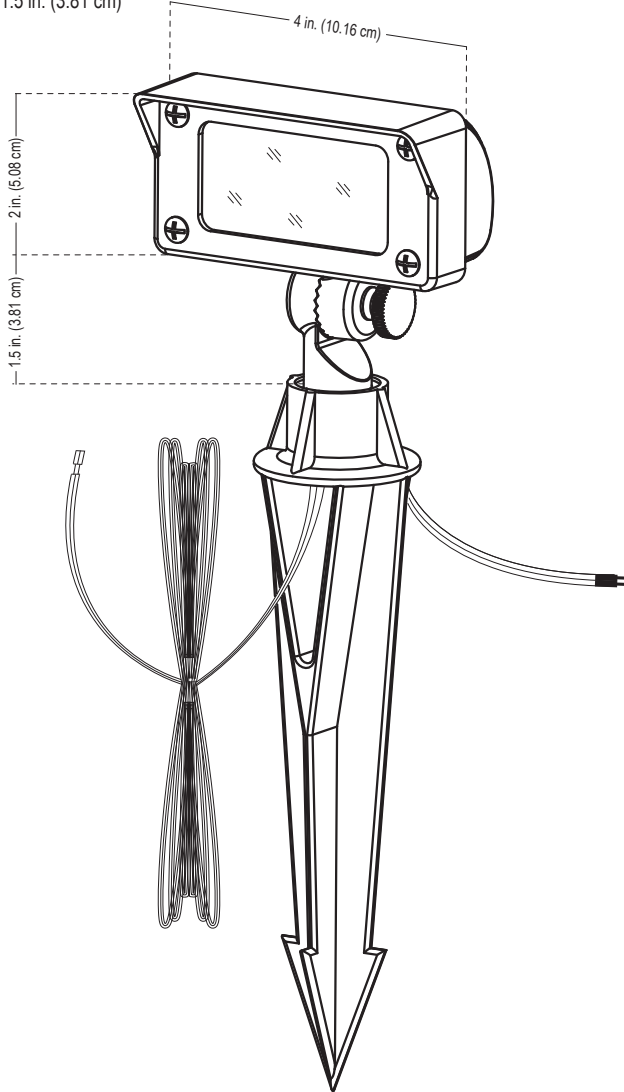

ALLIANCE

Specification Sheet

Model: FL50 (Flood Light)

Fixture Height: 2 in. (5.08 cm)
 Fixture Width: 4 in. (10.16 cm)
 Fixture Depth: 2.25 in. (5.71 cm)
 Base Height: 1.5 in. (3.81 cm)

Notes:

Project:
Type:

Specifications and Features:

- Body:** Brass fixture, aged brass finish
- Knuckle:** Solid brass knuckle with dial adjustment
- Face plate:** Brass face plate with rubber gasket attached to fixture with 4 screws
- Lens:** Clear lens
- Socket:** Spring loaded ceramic bi-pin socket with dual contact
- Wire:** Industry First, double wire lead pre-connected to the fixture, 16 awg (UL listed), brown
 - 25 foot wire lead, pre-stripped for easy wire connection
 - 18 inch wire lead, LED connection ready
- Stake:** Plastic ground stake, attached to the fixture (8.5 in; 21.6 cm length)
- Warranty:** Lifetime warranty on fixture housing
- Certification:** Complies with the requirements of UL-1838 and CAN/CSA-C22.2 No. 250.7. Identified with the ETL and cETL Listed Mark.

Lamp Options

Model #	Base Type	Wattage	Lumen Output
LBIPIN-LED-3W	Bipin/G4	3w	150lm
LXELOGEN-20 (Halogen)	Bipin/G4	20w	150lm

LED Ordering Guide: Model-LED
 Example: FL50-LED

Accessories Available:

Mounting Accessories:	FL100 Accessories
RISER6 - 6" brass riser, aged brass finish	Hex Louver
RISER12 - 12" brass riser, aged brass finish	
RISER18 - 18" brass riser, aged brass finish	
RISERADJ - Adjustable plastic riser, aged brass cap	
RMB - Round Mounting Base	
GUTTERMOUNT	

Project:
Type:

Model: LBIPIN-LED-3W (3 watt BIPIN LED)

Specifications and Features:

- Watts:** 3
- Base Type:** G4/BiPin
- Light Output:** 150 lumens
- Color:** Warm White
- Color Temperatures:** 2700K
- Operating Voltage:** 8-24v
- CRI:** Ra>80
- LED Chip Qty:** 18 Pieces
- Halogen Equivalent:** 20w
- Rated Hours:** 50,000 hrs
- Ambient Operating Temperature:** <72°C
- Transformer Compatibility:** Must be powered by magnetic transformer
- Warranty:** Five year limited warranty on LED components