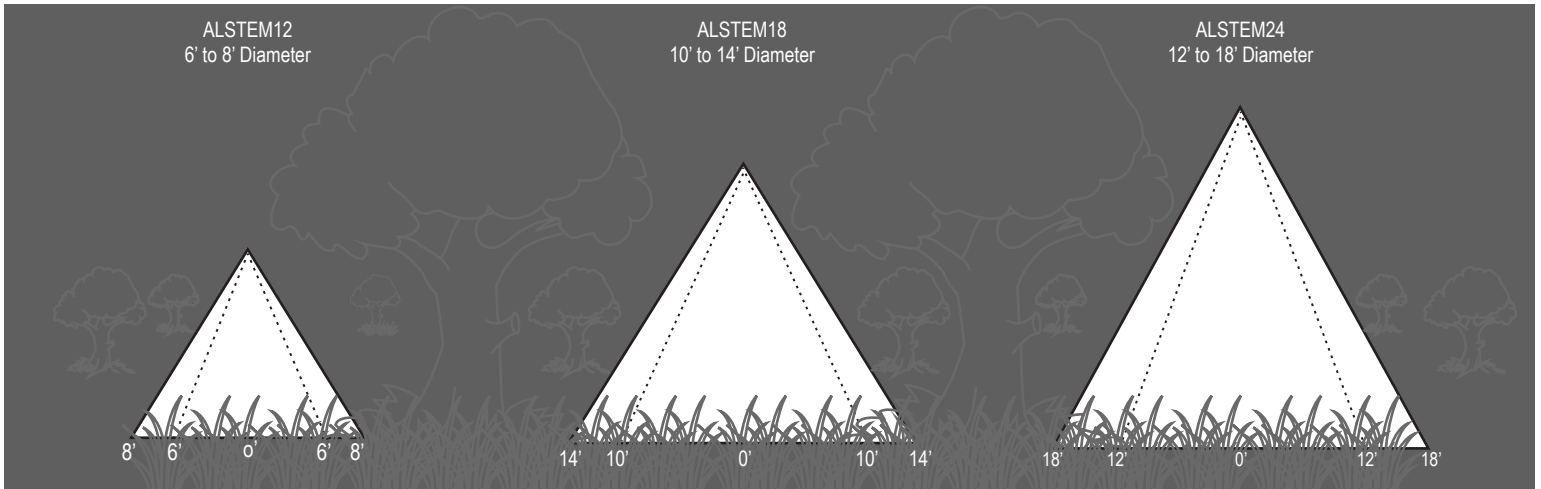

ALLIANCE

Specification Sheet

Project:
Type:

Model: AL550 (Area Light Hat)

Diameter: 3.5 in. (8.89 cm)
 Height: 1.5 in. (3.81 cm)
 Lens Height: 2 in. (5.08 cm)
 Lens Diameter: 1.5 in. (3.81 cm)

Specifications and Features:

Body: Brass area light hat, aged brass finish
Lens: Polycarbonate frosted lens with rubber gaskets
Warranty: Lifetime warranty

Area Light Stems (Sold Separately):

Model #:	Height	Lamp Base	Lamp Options
ALSTEM12	12"	Bipin/G4	<ul style="list-style-type: none"> LBIPIN-LED-200lm 2.5w - 200 lumen LED LXELOGEN-20W 20w xelogen
ALSTEM18	18"		
ALSTEM24	24"		
ALSTEM60	60"		
ALSTEMADJ	18-29"		

Photometrics:

Notes: