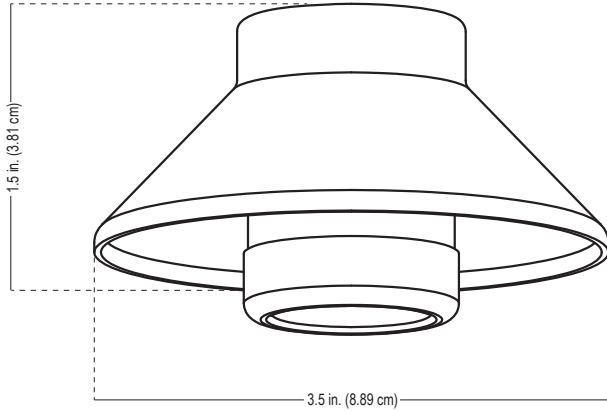

ALLIANCE

Specification Sheet

Project:
Type:

Model: AL550 (Area Light Hat)

Diameter: 3.5 in. (8.89 cm)
 Height: 1.5 in. (3.81 cm)
 Lens Height: 2 in. (5.08 cm)
 Lens Diameter: 1.5 in. (3.81 cm)

Specifications and Features:

Body: Brass area light hat, aged brass finish
Lens: Polycarbonate frosted lens with rubber gaskets
Warranty: Lifetime warranty

Area Light Stems (Sold Separately):

Model #:	Height	Lamp Base	Lamp Options
ALSTEM12	12"	Bipin/G4	<ul style="list-style-type: none"> LBIPIN-LED-200lm 2.5w - 200 lumen LED LXELOGEN-20W 20w xelogen
ALSTEM18	18"		
ALSTEM24	24"		
ALSTEM60	60"		
ALSTEMADJ	18-29"		