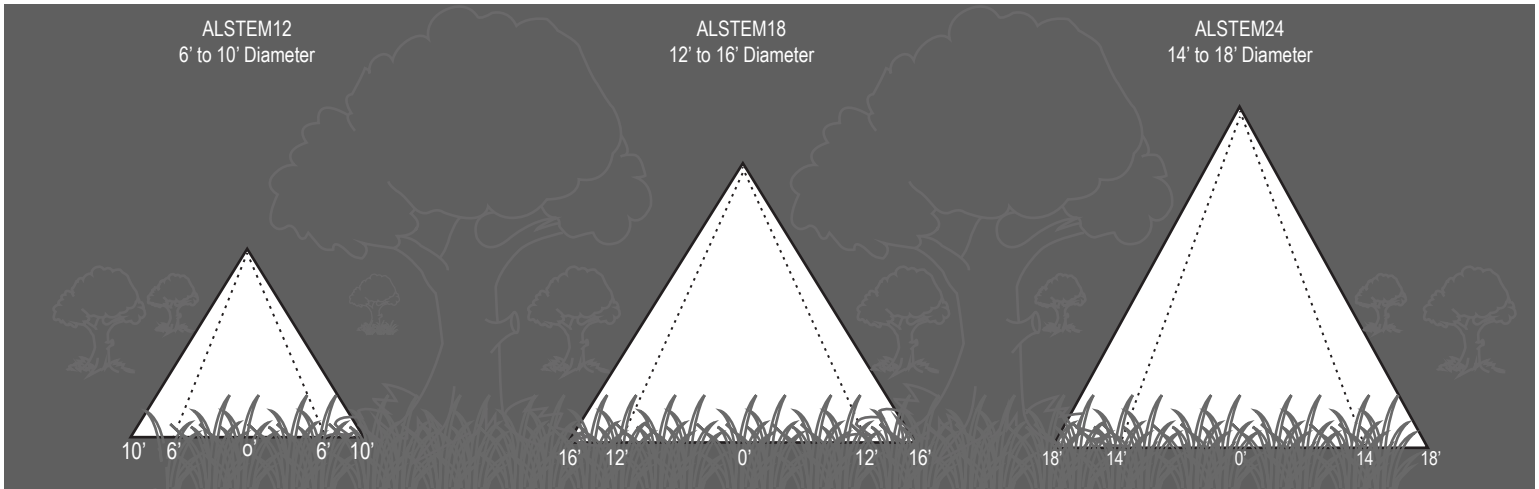

ALLIANCE

Specification Sheet

Model: AL300 (Area Light Hat)

Diameter: 6.25 in. (15.87 cm)
 Height: 2.75 in. (6.98 cm)
 Lens Height: 2.5 in. (6.35 cm)
 Lens Diameter: 1.5 in. (3.81 cm)

Project:
Type:

Specifications and Features:

Body: Brass area light hat, aged brass finish

Lens: Polycarbonate frosted lens with rubber gaskets

Warranty: Lifetime warranty

Area Light Stems (Sold Separately):

Model #:	Height	Lamp Base	Lamp Options
ALSTEM12	12"	Bipin/G4	<ul style="list-style-type: none"> LBIPIN-LED-200lm 2.5w - 200 lumen LED LXELOGEN-20W 20w xelogen
ALSTEM18	18"		
ALSTEM24	24"		
ALSTEM60	60"		
ALSTEMADJ	18-29"		

Photometrics:

Notes: