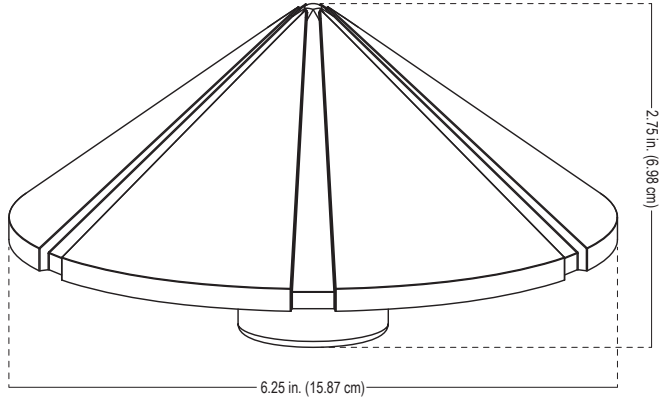

ALLIANCE

Specification Sheet

Model: AL300 (Area Light Hat)

Diameter: 6.25 in. (15.87 cm)
 Height: 2.75 in. (6.98 cm)
 Lens Height: 2.5 in. (6.35 cm)
 Lens Diameter: 1.5 in. (3.81 cm)

Project:
Type:

Specifications and Features:

Body: Brass area light hat, aged brass finish

Lens: Polycarbonate frosted lens with rubber gaskets

Warranty: Lifetime warranty

Area Light Stems (Sold Separately):

Model #:	Height	Lamp Base	Lamp Options
ALSTEM12	12"	Bipin/G4	<ul style="list-style-type: none"> LBIPIN-LED-200lm 2.5w - 200 lumen LED LXELOGEN-20W 20w xelogen
ALSTEM18	18"		
ALSTEM24	24"		
ALSTEM60	60"		
ALSTEMADJ	18-29"		