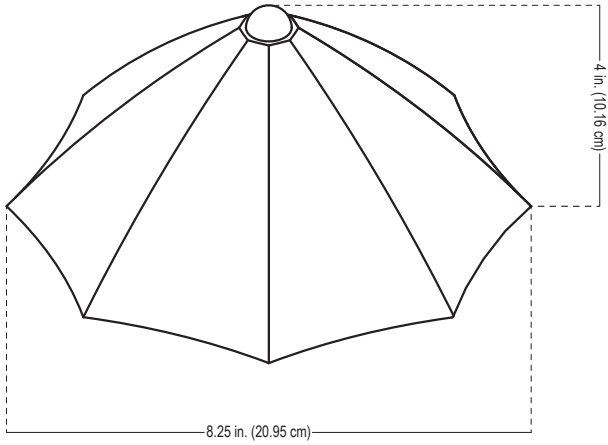

ALLIANCE

Specification Sheet

Project:
Type:

Model: AL200 (Area Light Hat)

Diameter: 8.25 in. (20.95 cm)
 Height: 4 in. (10.16 cm)
 Lens Height: 2.5 in. (6.35 cm)
 Lens Diameter: 1.5 in. (3.81 cm)

Photometrics: