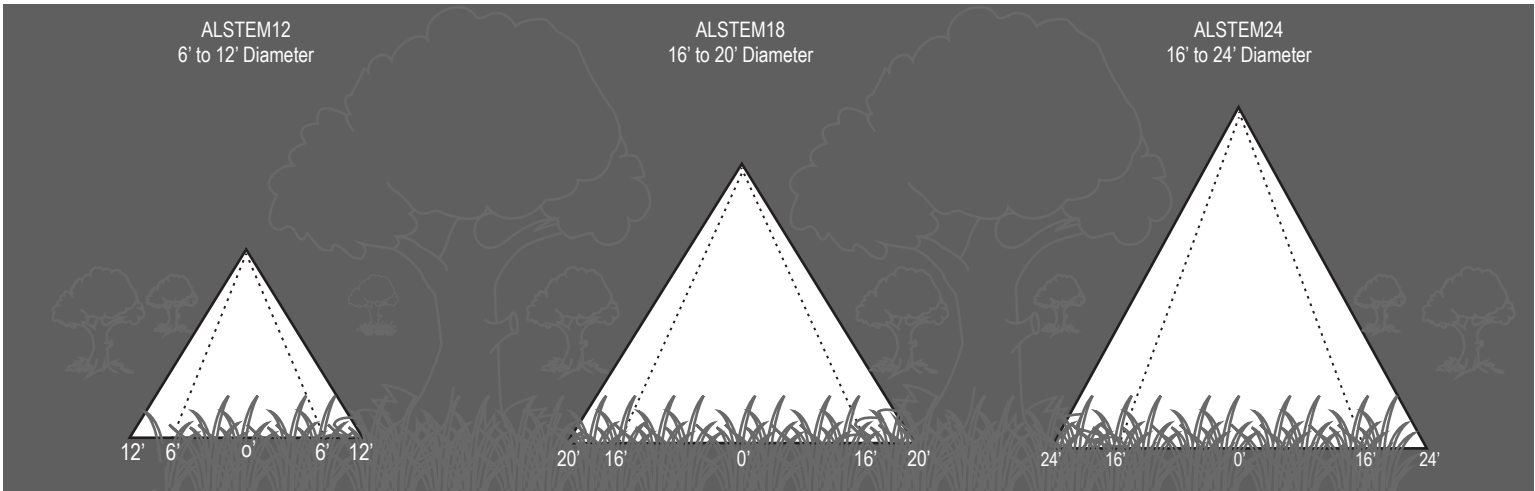

ALLIANCE

Specification Sheet

Project:
Type:

Model: AL200 (Area Light Hat)

Diameter: 8.25 in. (20.95 cm)
 Height: 4 in. (10.16 cm)
 Lens Height: 2.5 in. (6.35 cm)
 Lens Diameter: 1.5 in. (3.81 cm)

Photometrics:

Specifications and Features:

Body: Brass area light hat, aged brass finish

Style: Umbrella

Lens: Polycarbonate frosted lens with rubber gaskets

Warranty: Lifetime warranty

Area Light Stems (Sold Separately):

Model #:	Height	Lamp Base	Lamp Options
ALSTEM12	12"	Bipin/G4	<ul style="list-style-type: none"> LBIPIN-LED-200lm 2.5w - 200 lumen LED LXELOGEN-20W 20w xelogen
ALSTEM18	18"		
ALSTEM24	24"		
ALSTEM60	60"		
ALSTEMADJ	18-29"		