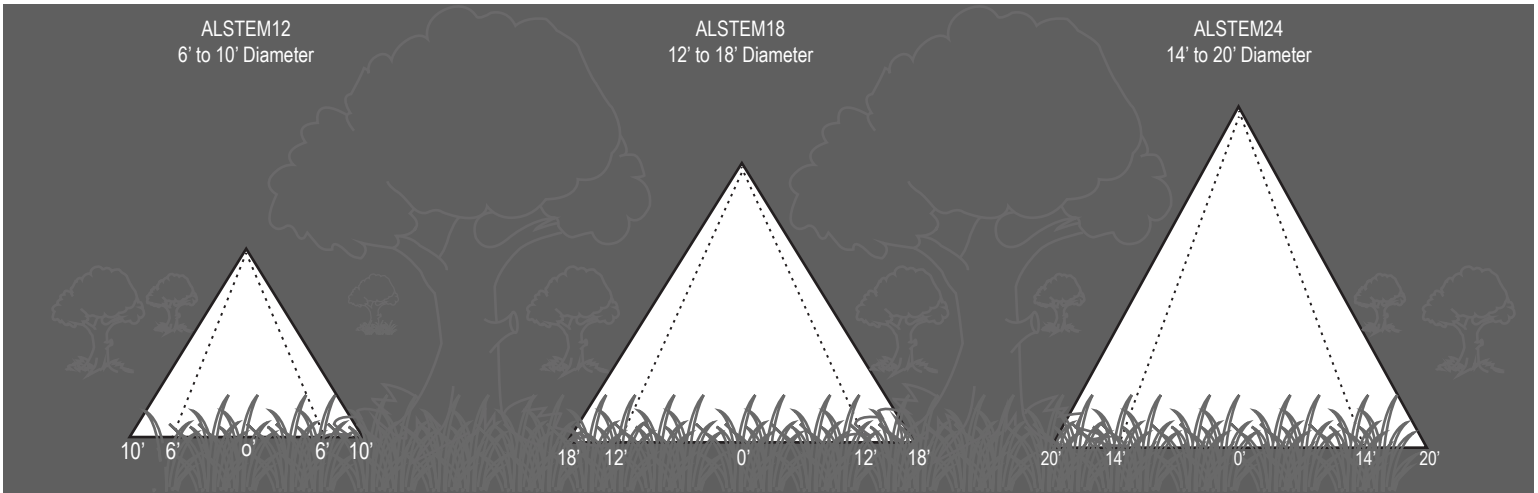

ALLIANCE

Specification Sheet

Project:
Type:

Model: AL500 (Area Light Hat)

Diameter: 5 in. (12.7 cm)
 Height: 2.5 in. (6.35 cm)
 Lens Height: 2.25 in. (5.71 cm)
 Lens Diameter: 1.5 in. (3.81 cm)

Specifications and Features:

Body: Brass area light hat, aged brass finish
Lens: Polycarbonate frosted lens with rubber gaskets
Warranty: Lifetime warranty

Area Light Stems (Sold Separately):

Model #:	Height	Lamp Base	Lamp Options
ALSTEM12	12"	Bipin/G4	<ul style="list-style-type: none"> LBIPIN-LED-200lm 2.5w - 200 lumen LED LXELOGEN-20W 20w xelogen
ALSTEM18	18"		
ALSTEM24	24"		
ALSTEM60	60"		
ALSTEMADJ	18-29"		

Photometrics:

Notes: