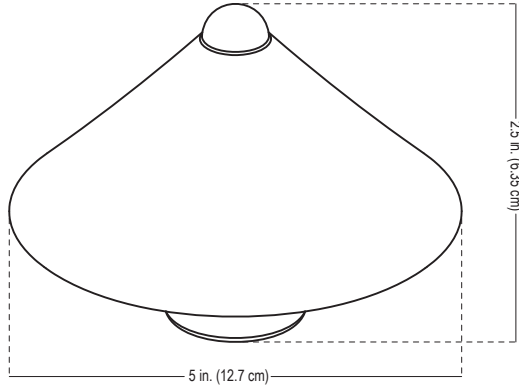

ALLIANCE

Specification Sheet

Project:
Type:

Model: AL500 (Area Light Hat)

Diameter: 5 in. (12.7 cm)
 Height: 2.5 in. (6.35 cm)
 Lens Height: 2.25 in. (5.71 cm)
 Lens Diameter: 1.5 in. (3.81 cm)

Specifications and Features:

Body: Brass area light hat, aged brass finish
Lens: Polycarbonate frosted lens with rubber gaskets
Warranty: Lifetime warranty

Area Light Stems (Sold Separately):

Model #:	Height	Lamp Base	Lamp Options
ALSTEM12	12"	Bipin/G4	<ul style="list-style-type: none"> LBIPIN-LED-200lm 2.5w - 200 lumen LED LXELOGEN-20W 20w xelogen
ALSTEM18	18"		
ALSTEM24	24"		
ALSTEM60	60"		
ALSTEMADJ	18-29"		