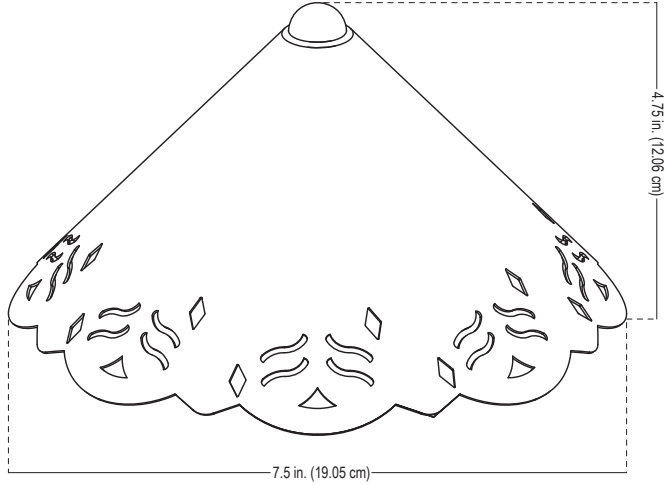

ALLIANCE

Specification Sheet

Project:
Type:

Model: AL400 (Area Light Hat)

Diameter: 7.5 in. (19.05 cm)
 Height: 4.75 in. (12.06 cm)
 Lens Height: 2.75 in. (6.98 cm)
 Lens Diameter: 1.5 in. (3.81 cm)

Specifications and Features:

Body: Brass area light hat, aged brass finish

Style: Decorative stamped pattern

Lens: Polycarbonate frosted lens with rubber gaskets

Warranty: Lifetime warranty

Area Light Stems (Sold Separately):

Model #:	Height	Lamp Base	Lamp Options
ALSTEM12	12"	Bipin/G4	<ul style="list-style-type: none"> LBIPIN-LED-200lm 2.5w - 200 lumen LED LXELOGEN-20W 20w xelogen
ALSTEM18	18"		
ALSTEM24	24"		
ALSTEM60	60"		
ALSTEMADJ	18-29"		