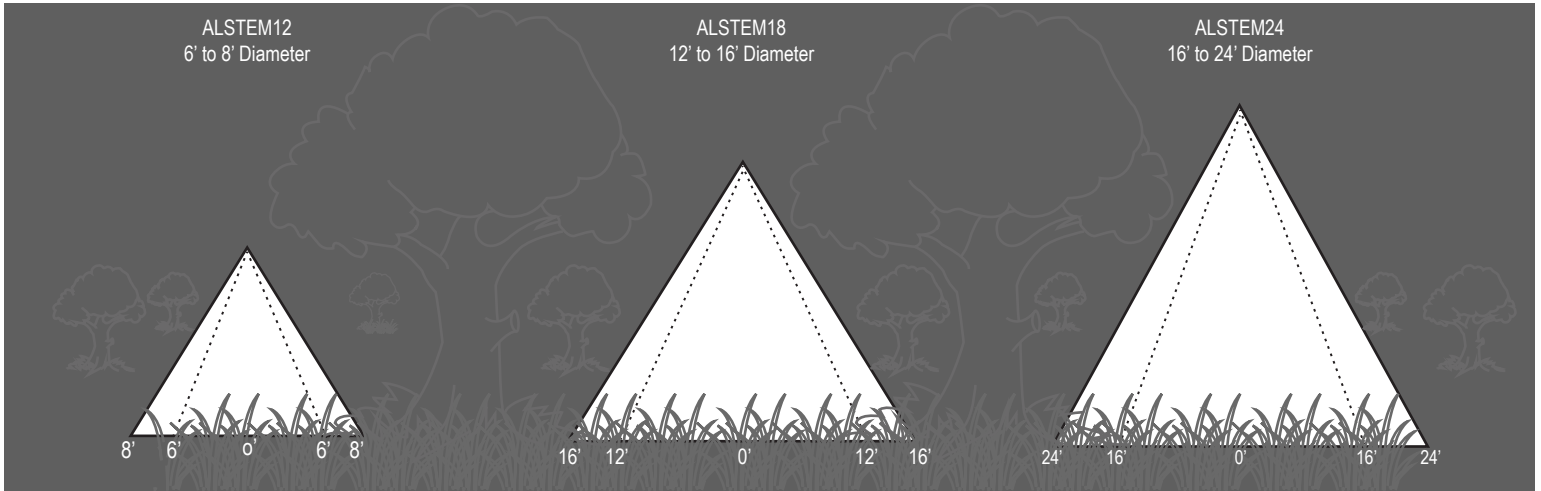

ALLIANCE

Specification Sheet

Project:
Type:

Model: AL400 (Area Light Hat)

Diameter: 7.5 in. (19.05 cm)
 Height: 4.75 in. (12.06 cm)
 Lens Height: 2.75 in. (6.98 cm)
 Lens Diameter: 1.5 in. (3.81 cm)

Specifications and Features:

Body: Brass area light hat, aged brass finish

Style: Decorative stamped pattern

Lens: Polycarbonate frosted lens with rubber gaskets

Warranty: Lifetime warranty

Area Light Stems (Sold Separately):

Model #:	Height	Lamp Base	Lamp Options
ALSTEM12	12"	Bipin/G4	<ul style="list-style-type: none"> LBIPIN-LED-200lm 2.5w - 200 lumen LED LXELOGEN-20W 20w xelogen
ALSTEM18	18"		
ALSTEM24	24"		
ALSTEM60	60"		
ALSTEMADJ	18-29"		

Photometrics:

Notes: