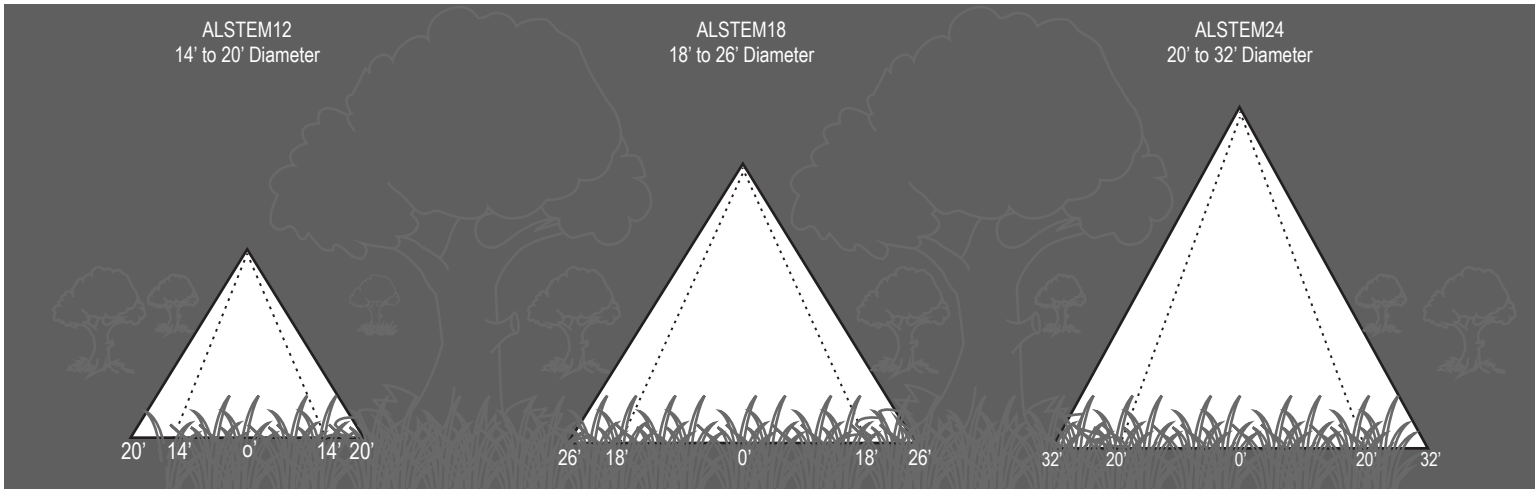

ALLIANCE

Specification Sheet

Model: AL600 (Area Light Hat)

Diameter: 13 in. (33.02 cm)
 Height: 2.5 in. (6.35 cm)
 Lens Height: 2.75 in. (6.98 cm)
 Lens Diameter: 1.5 in. (3.81 cm)

Project:
Type:

Specifications and Features:

Body: Brass area light hat, aged brass finish

Lens: Polycarbonate clear lens with rubber gaskets

Warranty: Lifetime warranty

Area Light Stems (Sold Separately):

Model #:	Height	Lamp Base	Lamp Options
ALSTEM12	12"	Bipin/G4	<ul style="list-style-type: none"> LBIPIN-LED-200lm 2.5w - 200 lumen LED LXELOGEN-20W 20w xelogen
ALSTEM18	18"		
ALSTEM24	24"		
ALSTEM60	60"		
ALSTEMADJ	18-29"		

Photometrics:

Notes: