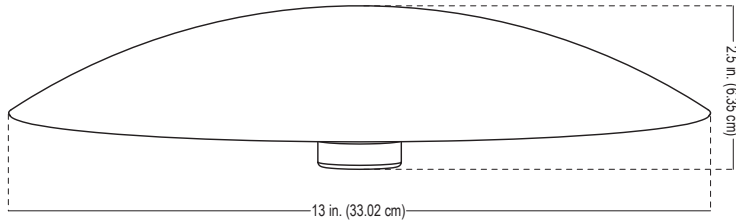

ALLIANCE

Specification Sheet

Model: AL600 (Area Light Hat)

Diameter: 13 in. (33.02 cm)
 Height: 2.5 in. (6.35 cm)
 Lens Height: 2.75 in. (6.98 cm)
 Lens Diameter: 1.5 in. (3.81 cm)

Project:
Type:

Specifications and Features:

Body: Brass area light hat, aged brass finish

Lens: Polycarbonate clear lens with rubber gaskets

Warranty: Lifetime warranty

Area Light Stems (Sold Separately):

Model #:	Height	Lamp Base	Lamp Options
ALSTEM12	12"	Bipin/G4	<ul style="list-style-type: none"> LBIPIN-LED-200lm 2.5w - 200 lumen LED LXELOGEN-20W 20w xelogen
ALSTEM18	18"		
ALSTEM24	24"		
ALSTEM60	60"		
ALSTEMADJ	18-29"		