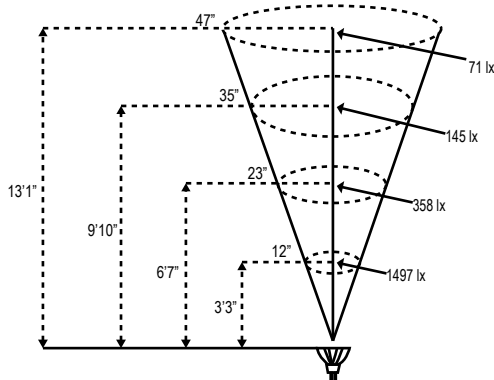

LMR16-LED-4W-F