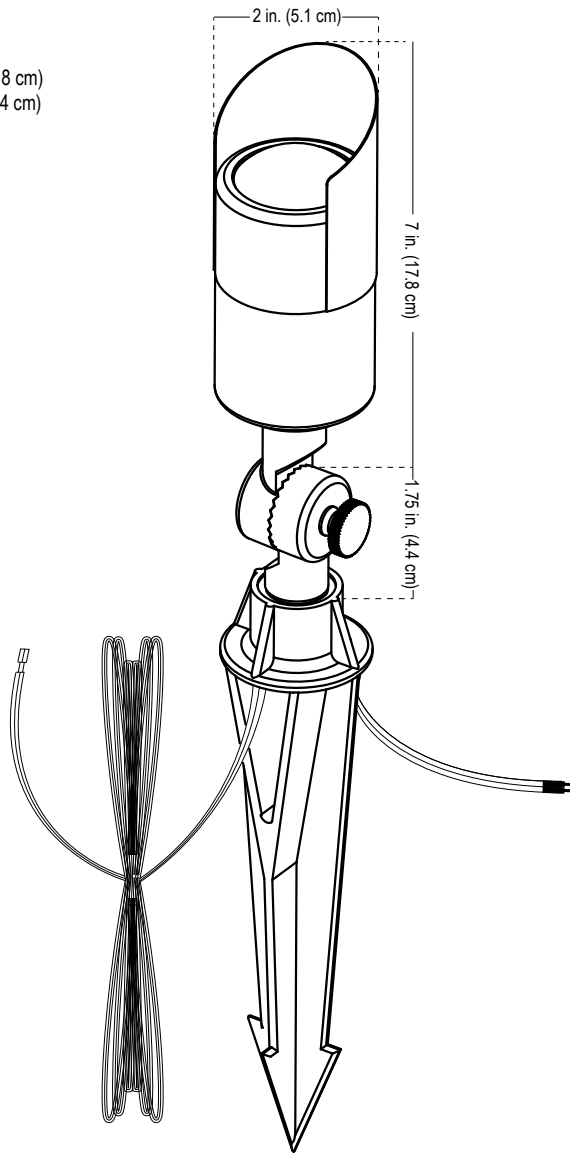

### Model: BL100 (MR16 Bullet Light)

Fixture Length: 7 in. (17.8 cm)  
 Base Height: 1.75 in. (4.4 cm)  
 Width: 2 in. (5.1 cm)

Notes:

Project:
Type:

#### Specifications and Features:

- Body:** Solid brass with an aged brass finish
- Knuckle:** Solid brass with dial adjustment for easy adjustments
- Shroud:** Brass with a clear glass convex lens and double o-ring gasket
- Socket:** Spring loaded ceramic bi-pin socket with dual contact and lamp clips
- Wire:** Industry First, double wire lead pre-connected to the fixture, 16 awg (*UL listed*), brown
  - 25 foot wire lead, pre-stripped for easy wire connection
  - 18 inch wire lead, LED connection ready
- Stake:** Plastic ground stake, attached to the fixture (8.5 in; 21.6 cm length)
- Warranty:** Lifetime warranty on fixture housing
- Certification:** Complies with the requirements of UL-1838 and CAN/CSA-C22.2 No. 250.7. Identified with the ETL and cETL Listed Mark.