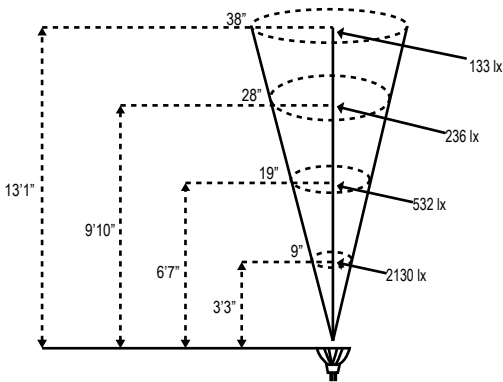

LMR16-LED-5W-NS