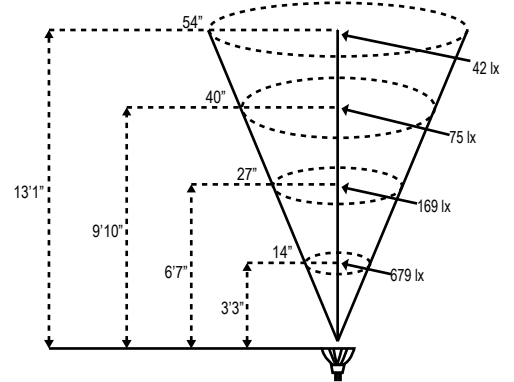

LMR16-LED-5W-WF