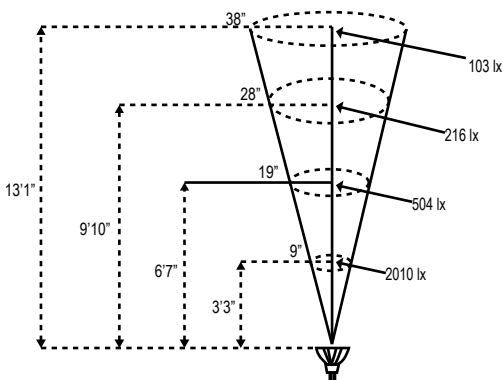

LMR16-LED-4W-NS