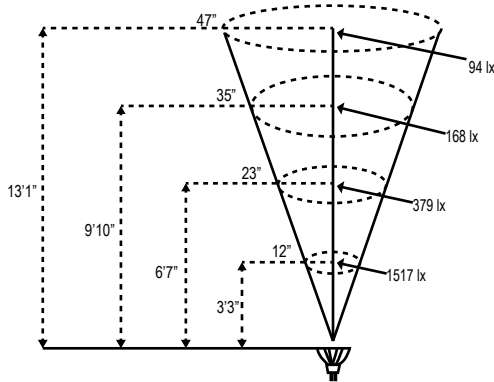

LMR16-LED-5W-F

(also available in Blue, Red, Green and Amber)