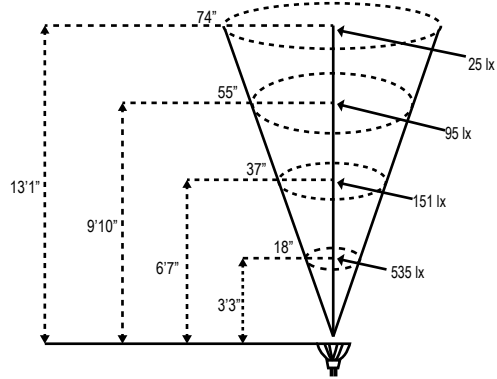

LMR16-LED-5W-F

LMR16-LED-5W-WF

Project:
Type:

MR16 LED Photometric Comparisons

LMR16-LED-6W-F